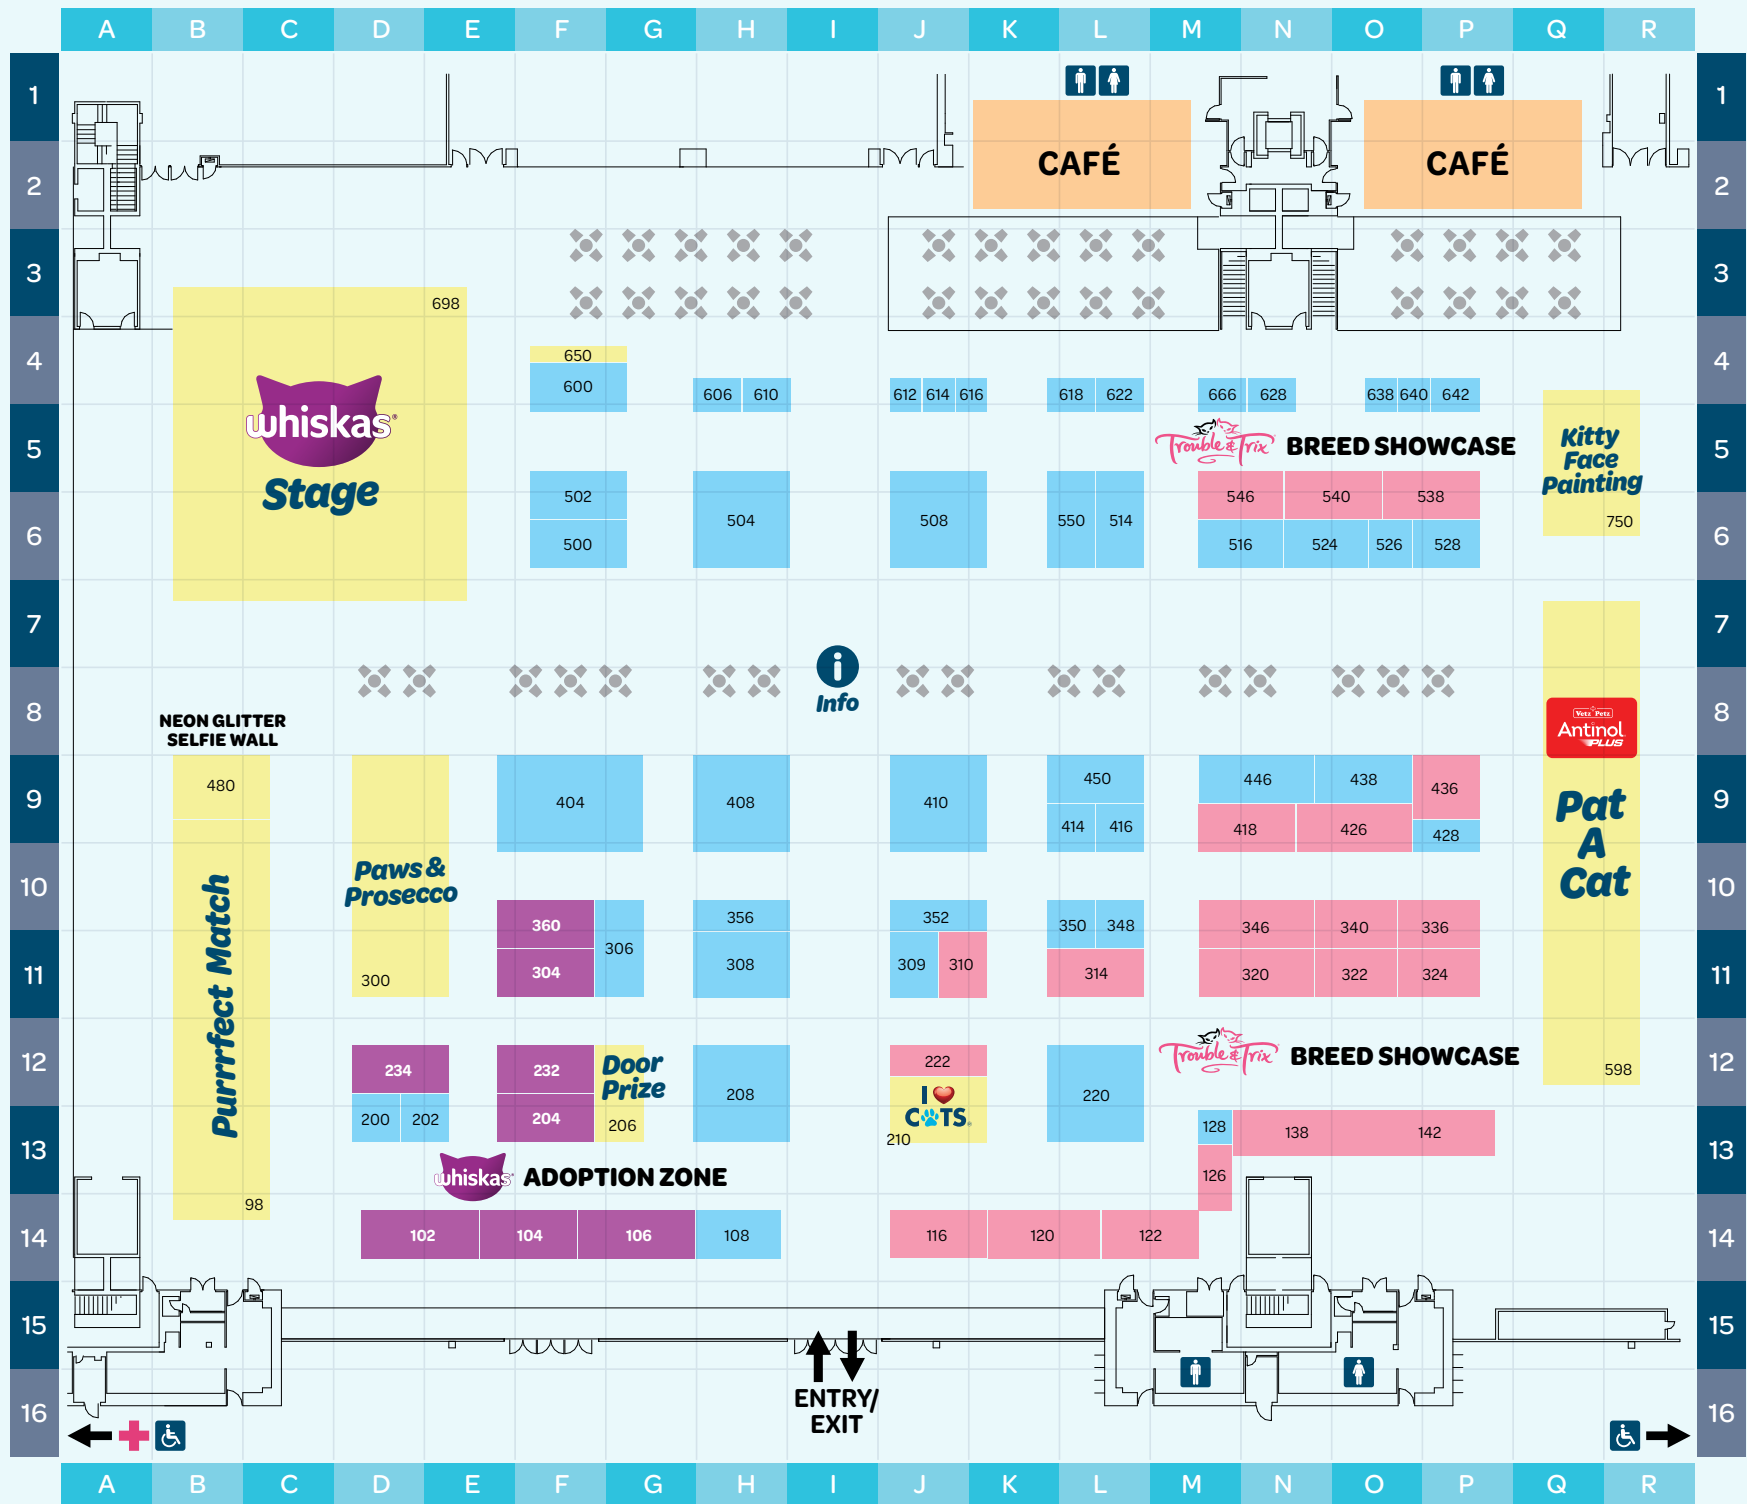

FESTIVAL MAP

KEY:

- ATTRACTIONS
- BREED STANDS
- ADOPTION STANDS
- EXHIBITOR
- FOOD & BEVERAGES

- i INFO DESK
- ♂ ♀ ♿ TOILETS
- + FIRST AID