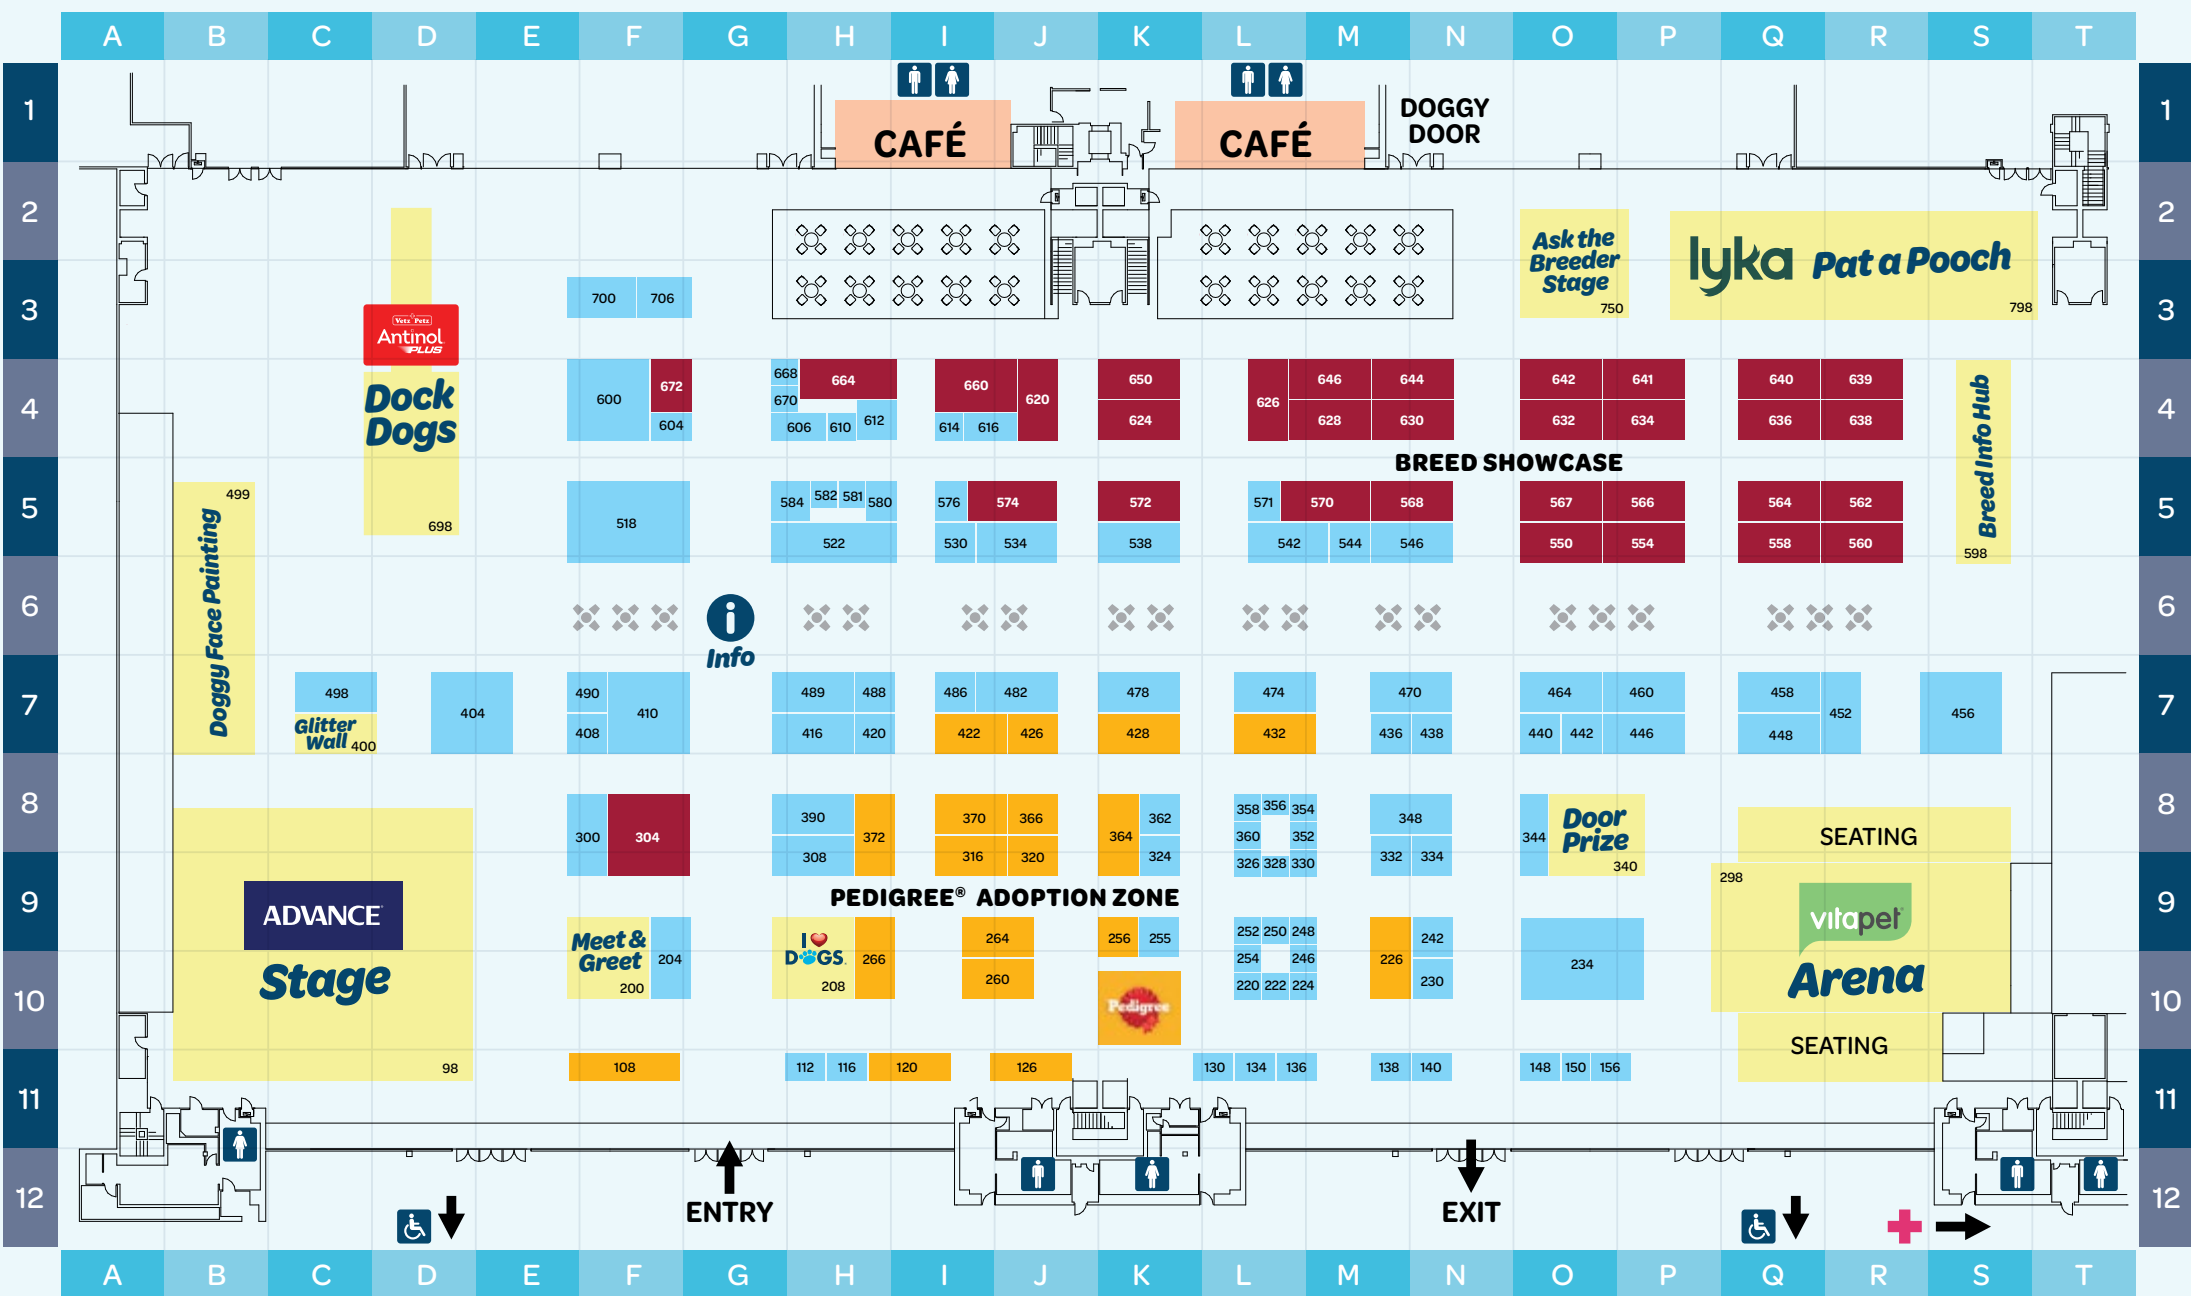

1. **KEY:**
2. EXHIBITOR
   - ATTRACTIONS
   - BREED CLUB STANDS
   - ADOPTION STANDS
   - FOOD & BEVERAGES

- i INFO DESK
- TOILETS
- + FIRST AID

FESTIVAL MAP

MAIN ATTRACTIONS

ATTRACTION	STAND	MAP
ADVANCE™ Stage	98	C10
Antinol® Dock Dogs	698	D4
Ask the Breeder Stage	750	O3
Bluey & Bingo Meet & Greets	200	F10
Breed Info Hub	598	S5
Breed Showcase	Various	Hall 3 & 4
Doggy Face Painting	499	B6
I ♥ Dogs	208	H10
Lyka Pat-A-Pooch	798	Q3
Neon Selfie Glitter Wall	400	C7
PEDIGREE® Adoption Zone	Various	Hall 3 & 4
VitaPet Arena	298	Q9
VitaPet Door Prize Counter	340	O8