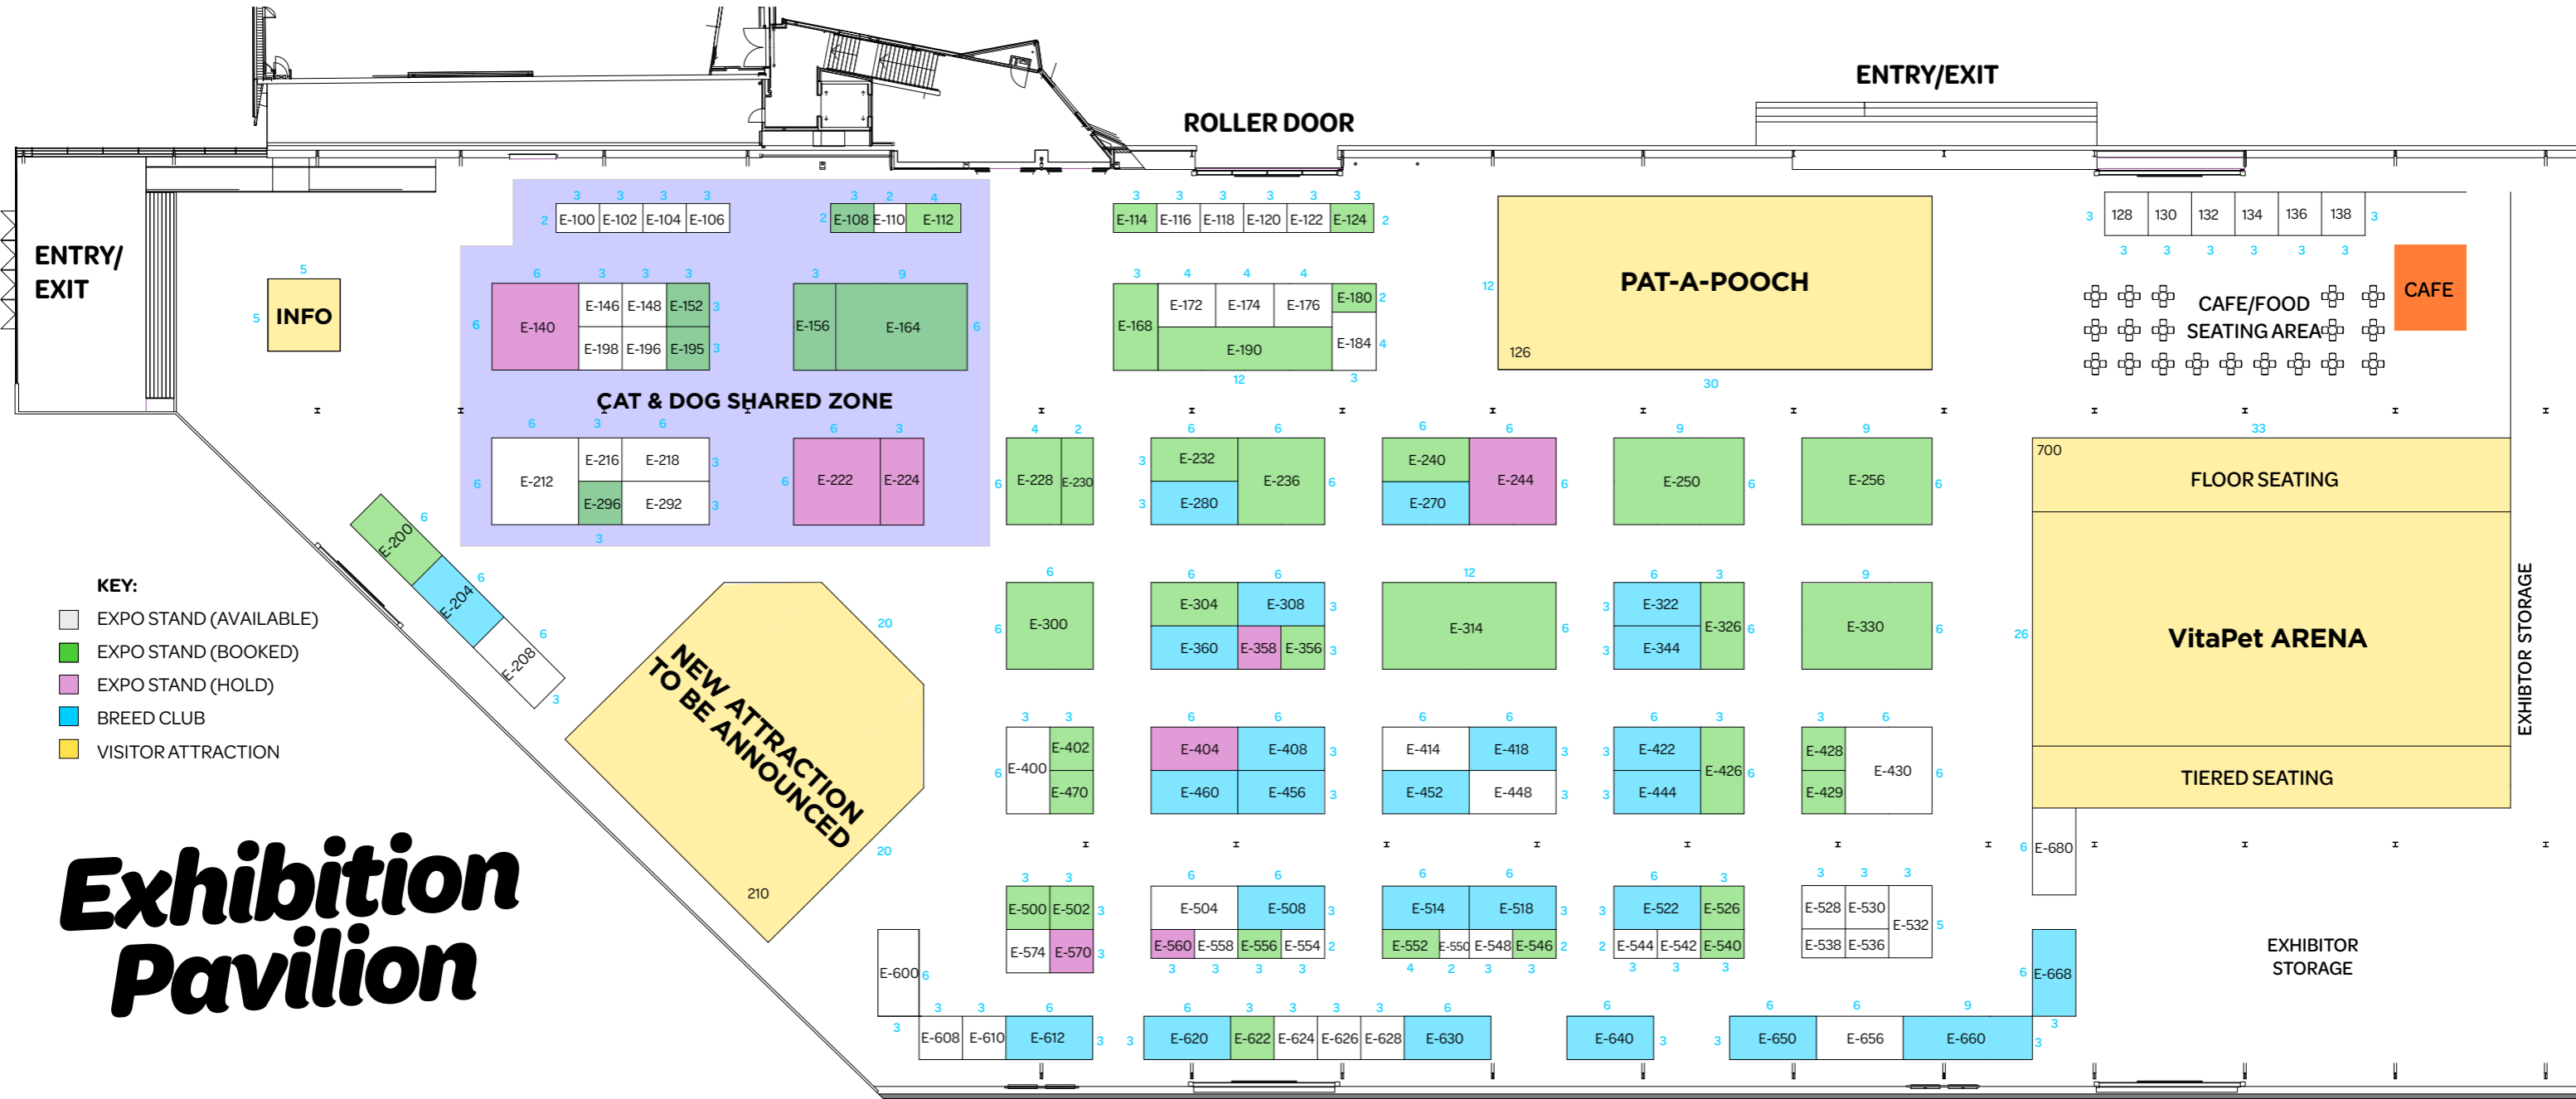

Floor Plan date: 8 April 2024

2024
SPONSORS &
PARTNERS

Festival
organised by:
**Pet Projects
International**

**Sat 26 & Sun 27
October 2024**
Melbourne Showgrounds

KEY:

- EXPO STAND (AVAILABLE)
- EXPO STAND (BOOKED)
- EXPO STAND (ON HOLD)
- BREEDER
- VISITOR ATTRACTION
- FOOD & BEVERAGE

Victoria Pavilion

2024 STAND PRICES

Rate: \$490 + GST per square metre
 Corner loading: +5% (of total booking)

Please note: Floor Plan and stands subject to change in the best interests of the Festival at the Organisers discretion.
 Floor Plan date: 8 April 2024

2024 SPONSORS & PARTNERS

Festival organised by:
Pet Projects International

Sat 26 & Sun 27 October 2024
 Melbourne Showgrounds

DOG LOVERS FESTIVAL[®]

2024 Melbourne Floor Plan

KEY:

- EXPO STAND (AVAILABLE)
- EXPO STAND (BOOKED)
- EXPO STAND (HOLD)
- BREED CLUB
- VISITOR ATTRACTION

Exhibition Pavilion

2024 STAND PRICES

Rate: \$490 + GST per square metre

Corner loading: +5% (of total booking)

Please note: Floor Plan and stands subject to change in the best interests of the Festival at the Organisers discretion. Floor plan date: 19 Mar 2024