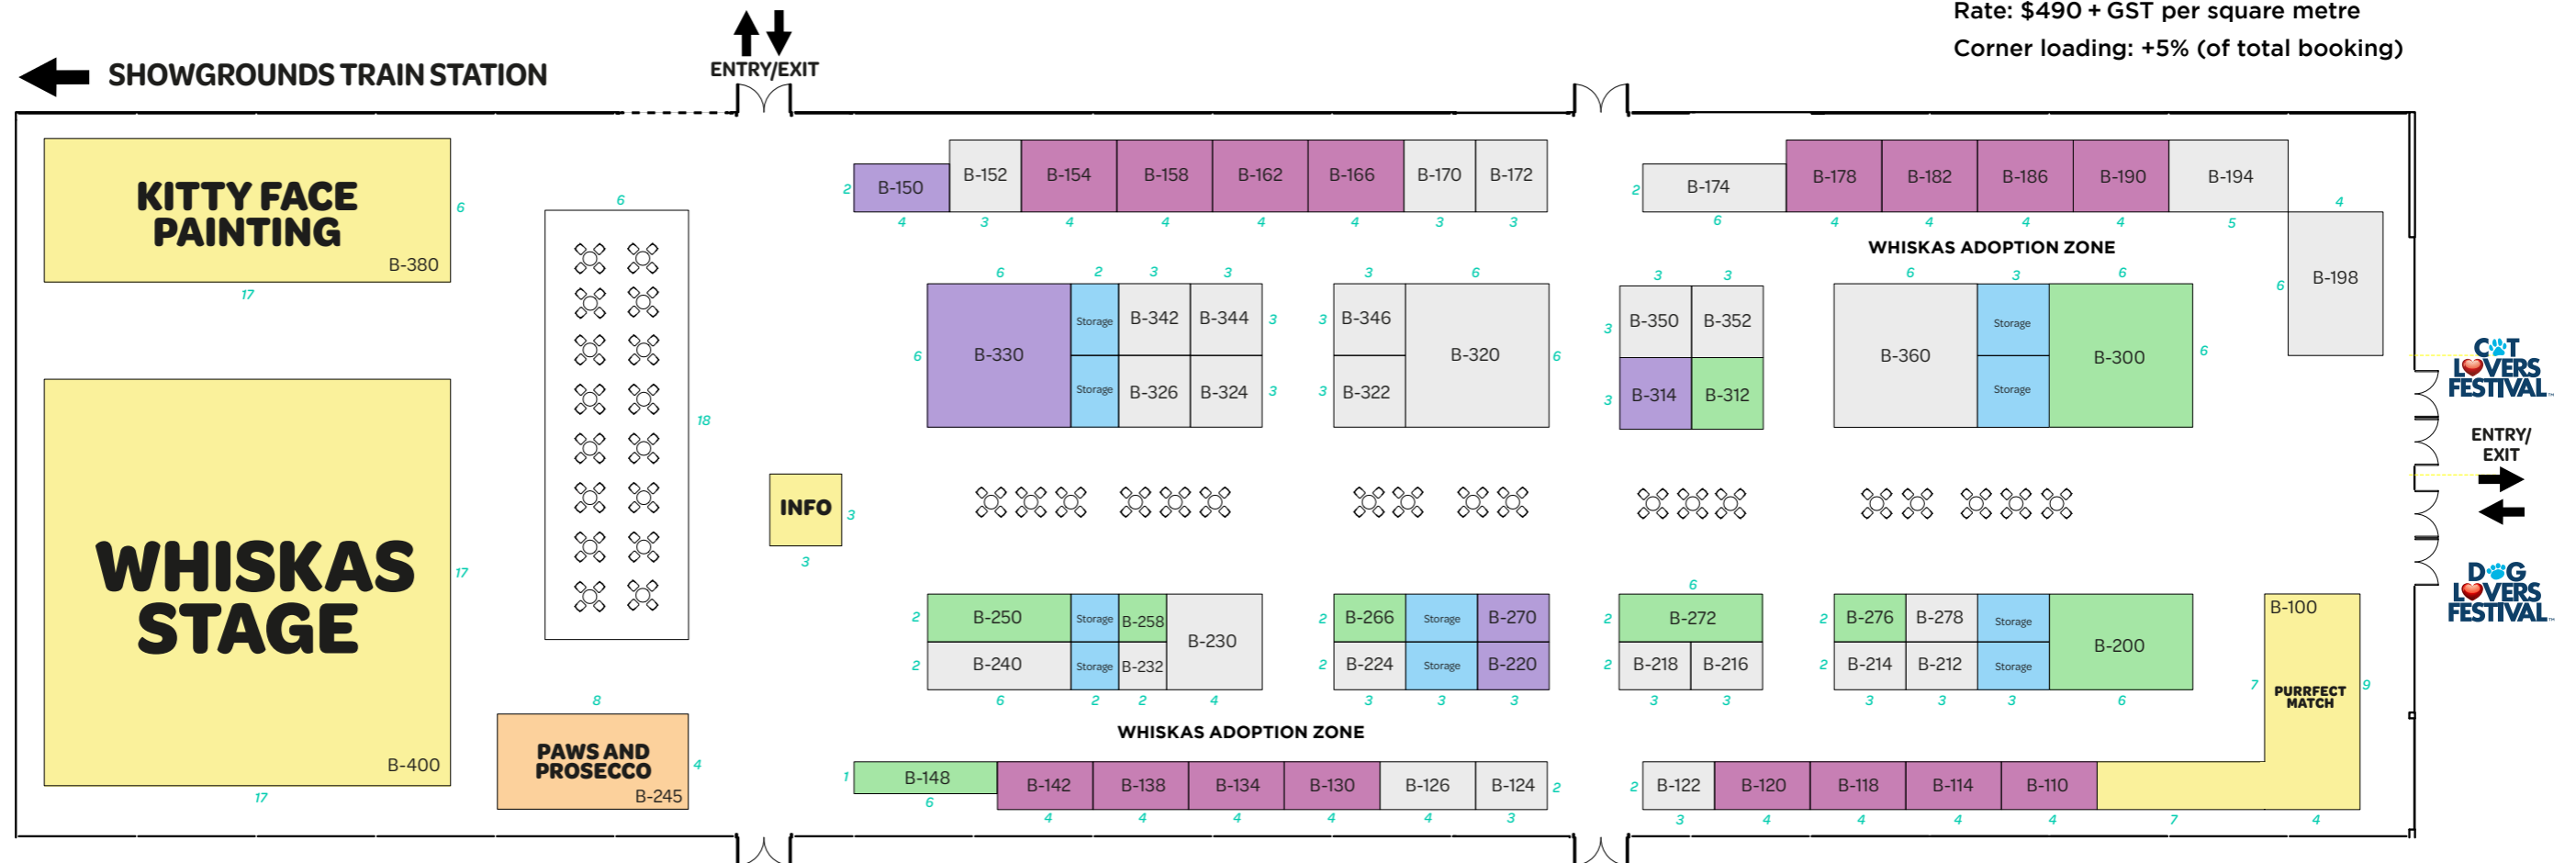

ENTRY/EXIT

ENTRY/EXIT

ENTRY/EXIT

CAT LOVERS FESTIVAL™

2024 Melbourne Floor Plan

KEY:

- EXPO STAND (AVAILABLE)
- EXPO STAND (BOOKED)
- EXPO STAND (ON HOLD)
- ADOPTION GROUP
- VISITOR ATTRACTION
- FOOD & BEVERAGE
- EXHIBITOR STORAGE

Boulevard Pavilion

2024 STAND PRICES

Rate: \$490 + GST per square metre

Corner loading: +5% (of total booking)

Please note: Floor Plan and stands subject to change in the best interests of the Festival at the Organisers discretion.

Victoria Pavilion

2024 STAND PRICES

Rate: \$490 + GST per square metre
 Corner loading: +5% (of total booking)

Please note: Floor Plan and stands subject to change in the best interests of the Festival at the Organisers discretion.
 Floor Plan date: 8 April 2024

Exhibition Pavilion

2024 STAND PRICES

Rate: \$490 + GST per square metre

Corner loading: +5% (of total booking)

Please note: Floor Plan and stands subject to change in the best interests of the Festival at the Organisers discretion. Floor plan date: 19 Mar 2024