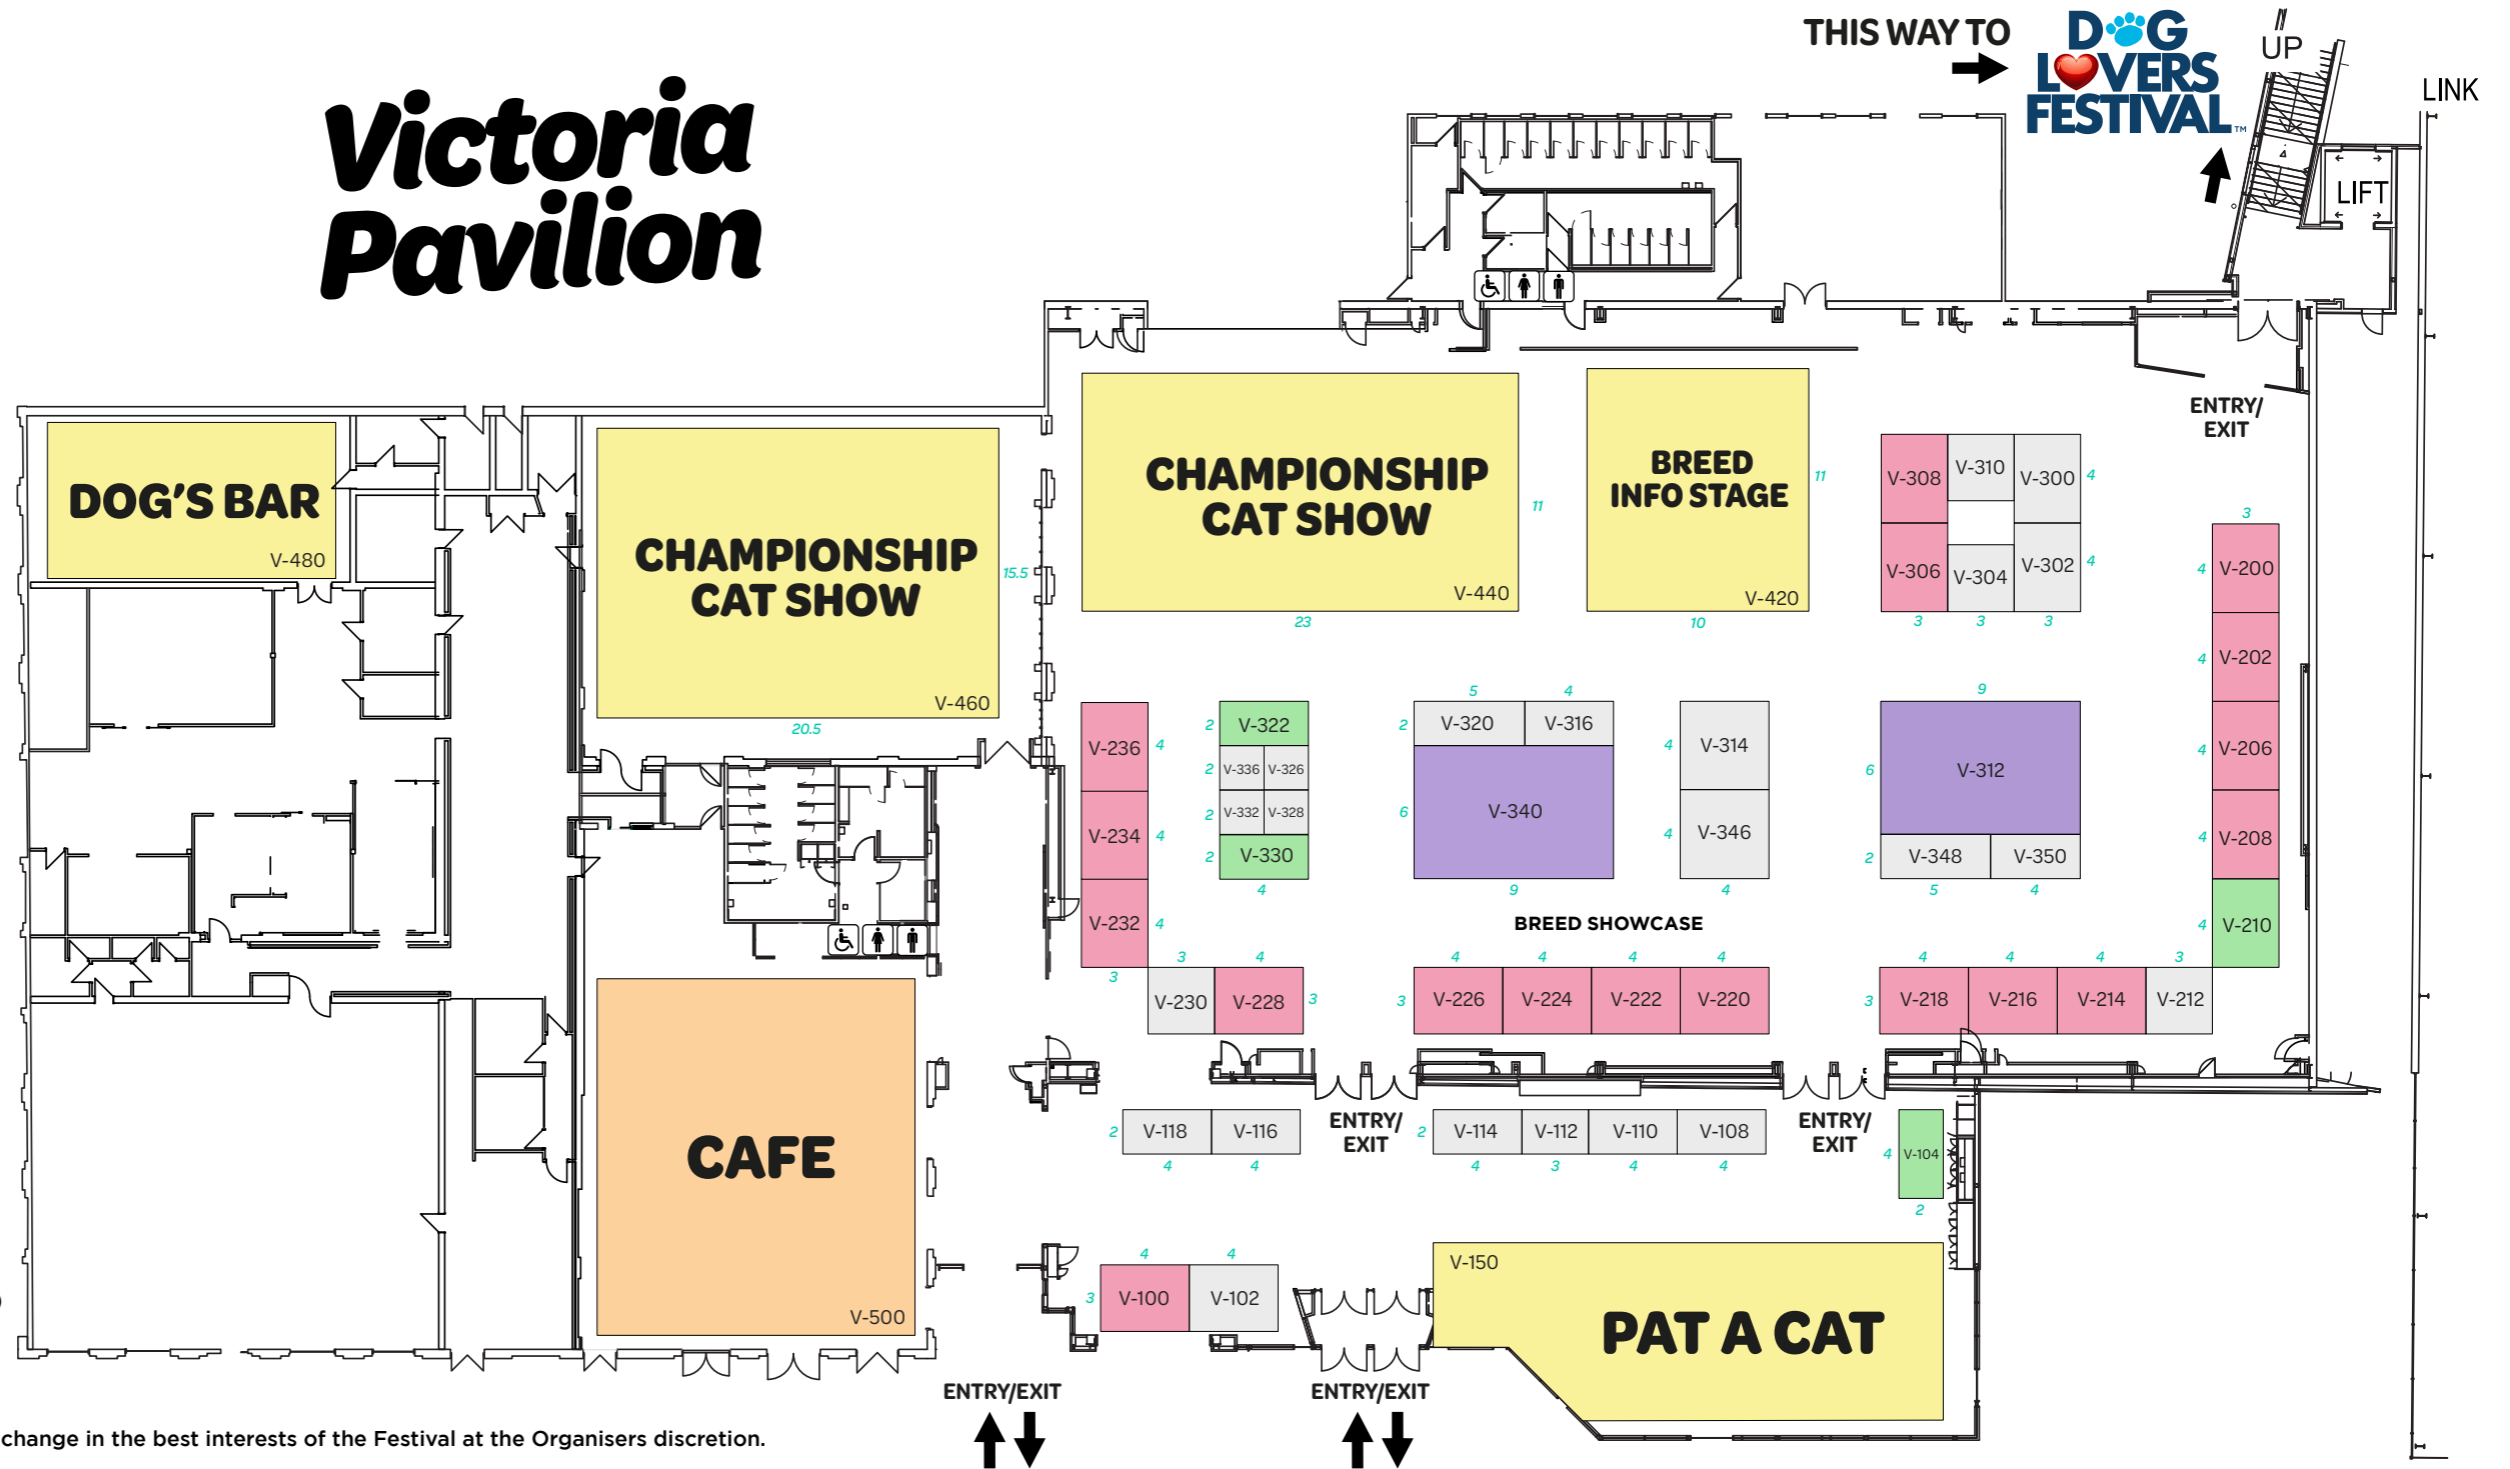

ENTRY/EXIT

ENTRY/EXIT

ENTRY/EXIT

CAT LOVERS FESTIVAL™

2024 Melbourne Floor Plan

KEY:

- EXPO STAND (AVAILABLE)
- EXPO STAND (BOOKED)
- EXPO STAND (ON HOLD)
- ADOPTION GROUP
- VISITOR ATTRACTION
- FOOD & BEVERAGE
- EXHIBITOR STORAGE

Floor Plan date: 8 April 2024

2024
SPONSORS &
PARTNERS

Festival
organised by:
**Pet Projects
International**

**Sat 26 & Sun 27
October 2024**
Melbourne Showgrounds

KEY:

- EXPO STAND (AVAILABLE)
- EXPO STAND (BOOKED)
- EXPO STAND (ON HOLD)
- BREEDER
- VISITOR ATTRACTION
- FOOD & BEVERAGE

Victoria Pavilion

2024 STAND PRICES

Rate: \$490 + GST per square metre
 Corner loading: +5% (of total booking)

Please note: Floor Plan and stands subject to change in the best interests of the Festival at the Organisers discretion.
 Floor Plan date: 8 April 2024

Exhibition Pavilion

2024 STAND PRICES

Rate: \$490 + GST per square metre

Corner loading: +5% (of total booking)

Please note: Floor Plan and stands subject to change in the best interests of the Festival at the Organisers discretion. Floor plan date: 19 Mar 2024