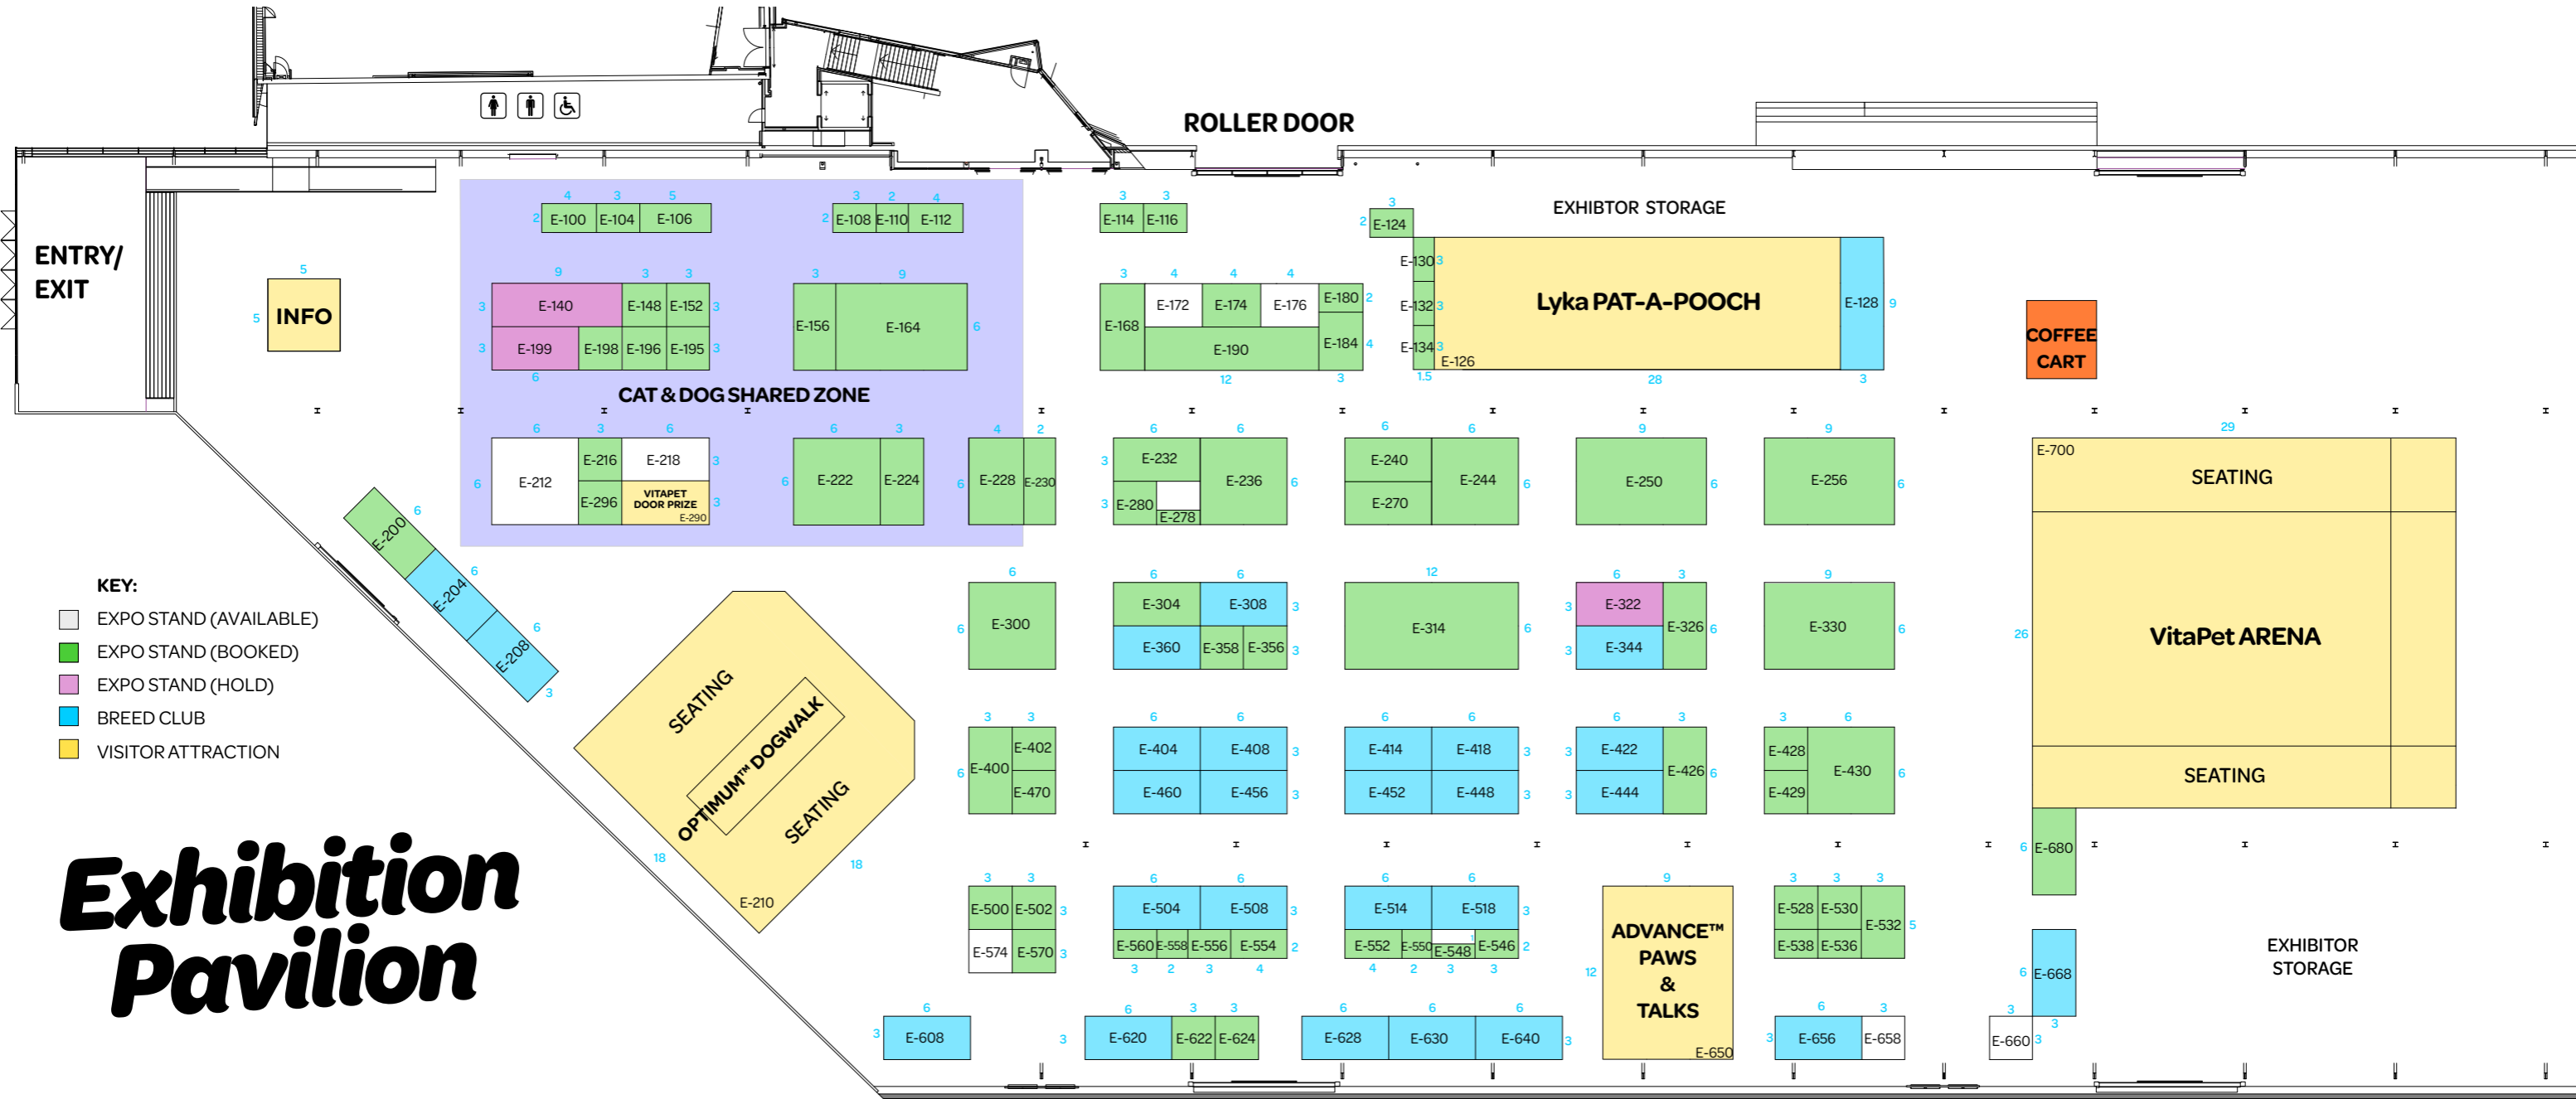

ENTRY/EXIT

ENTRY/EXIT

ENTRY/EXIT

CAT LOVERS FESTIVAL™

2024 Melbourne Floor Plan

KEY:

- EXPO STAND (AVAILABLE)
- EXPO STAND (BOOKED)
- EXPO STAND (ON HOLD)
- BREEDER
- VISITOR ATTRACTION
- FOOD & BEVERAGE

Victoria Pavilion

Please note: Floor Plan and stands subject to change in the best interests of the Festival at the Organisers discretion.

Floor Plan date: 12 September 2024

2024
SPONSORS &
PARTNERS

Festival organised by:
Pet Projects International

Sat 26 & Sun 27
October 2024
Melbourne Showgrounds

DOG LOVERS FESTIVAL®

2024 Melbourne Floor Plan

KEY:

- EXPO STAND (AVAILABLE)
- EXPO STAND (BOOKED)
- EXPO STAND (HOLD)
- BREED CLUB
- VISITOR ATTRACTION

Exhibition Pavilion

2024 STAND PRICES

Rate: \$490 + GST per square metre

Corner loading: +5% (of total booking)

Please note: Floor Plan and stands subject to change in the best interests of the Festival at the Organisers discretion. Floor plan date: 11 Sep 2024