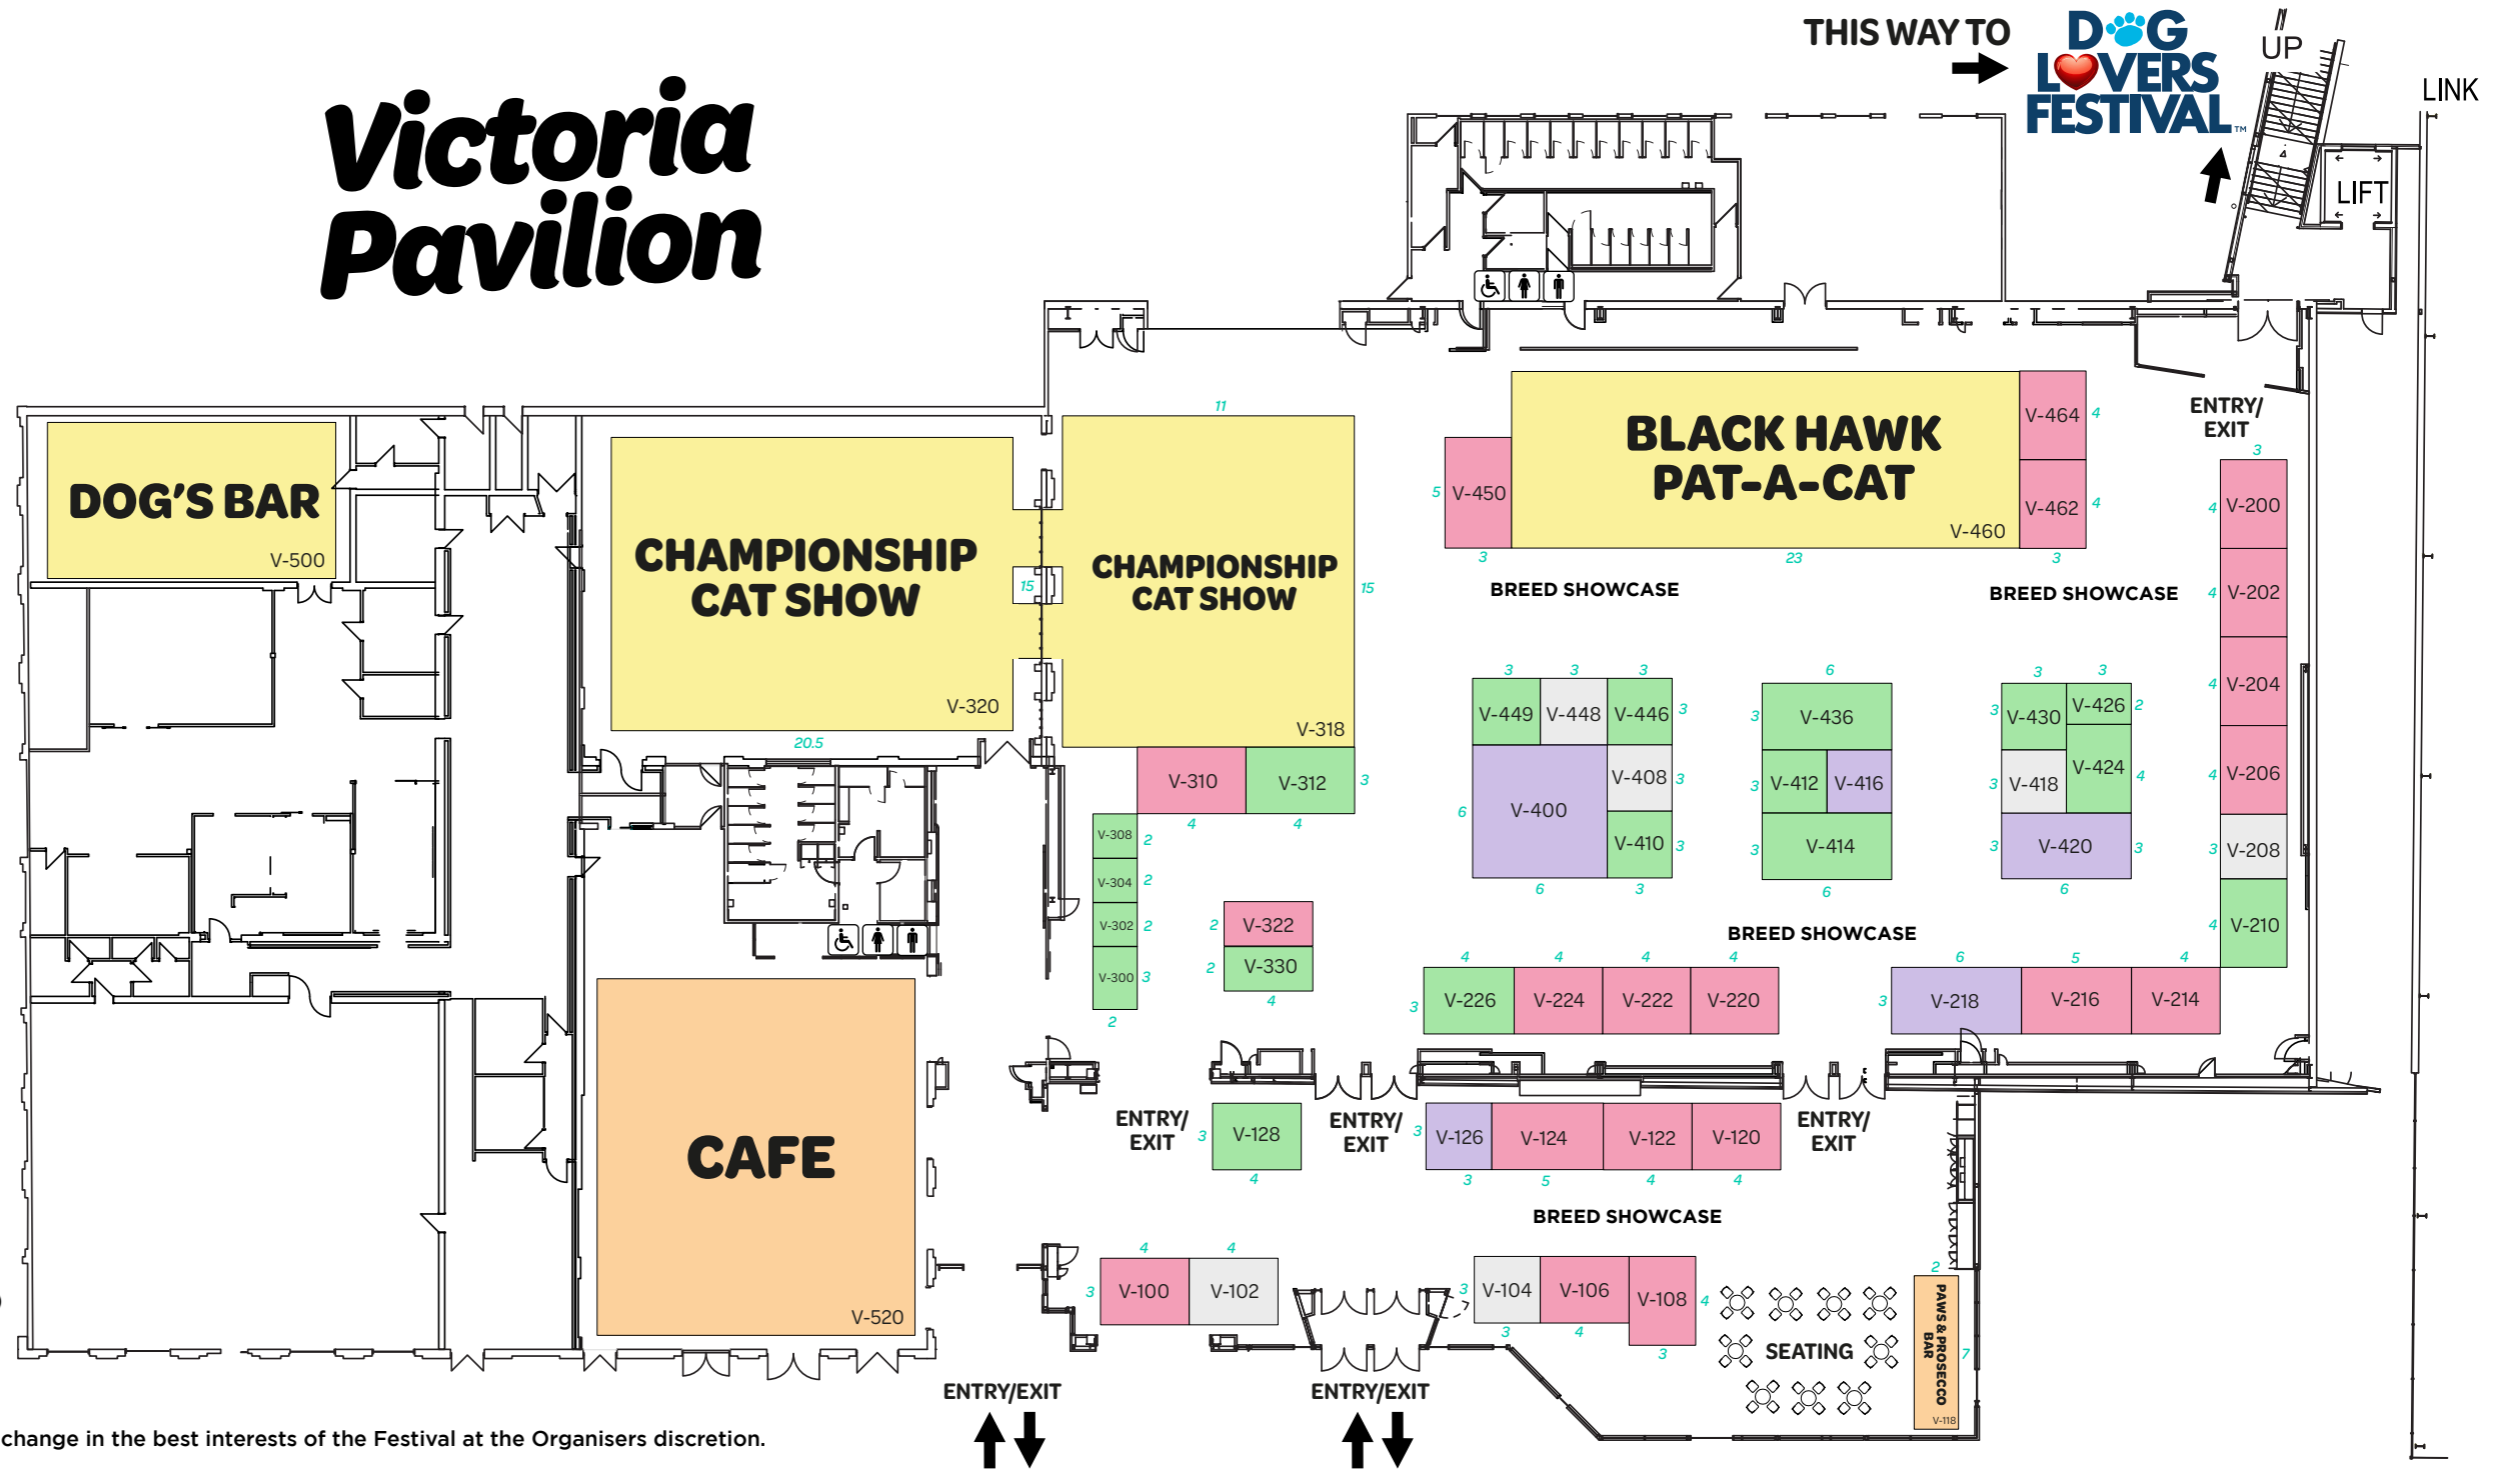

FOOD TRUCKS

FOOD TRUCKS

P

SHOWGROUNDS TRAIN STATION

SHOWGROUNDS TRAIN STATION

ENTRY/EXIT

ENTRY/EXIT

ENTRY/EXIT

ENTRY/EXIT

ENTRY/EXIT

ENTRY/EXIT

CAT LOVERS FESTIVAL™

2024 Melbourne Floor Plan

KEY:

- EXPO STAND (AVAILABLE)
- EXPO STAND (BOOKED)
- EXPO STAND (ON HOLD)
- BREEDER
- VISITOR ATTRACTION
- FOOD & BEVERAGE

Victoria Pavilion

KEY:

- EXPO STAND (AVAILABLE)
- EXPO STAND (BOOKED)
- EXPO STAND (ON HOLD)
- ADOPTION GROUP
- VISITOR ATTRACTION
- FOOD & BEVERAGE

Boulevard Pavilion

2024 STAND PRICES

Rate: \$490 + GST per square metre
 Corner loading: +5% (of total booking)

Please note: Floor Plan and stands subject to change in the best interests of the Festival at the Organisers discretion.

Floor Plan date: 12 September 2024

2024
SPONSORS &
PARTNERS

Festival organised by:
Pet Projects International