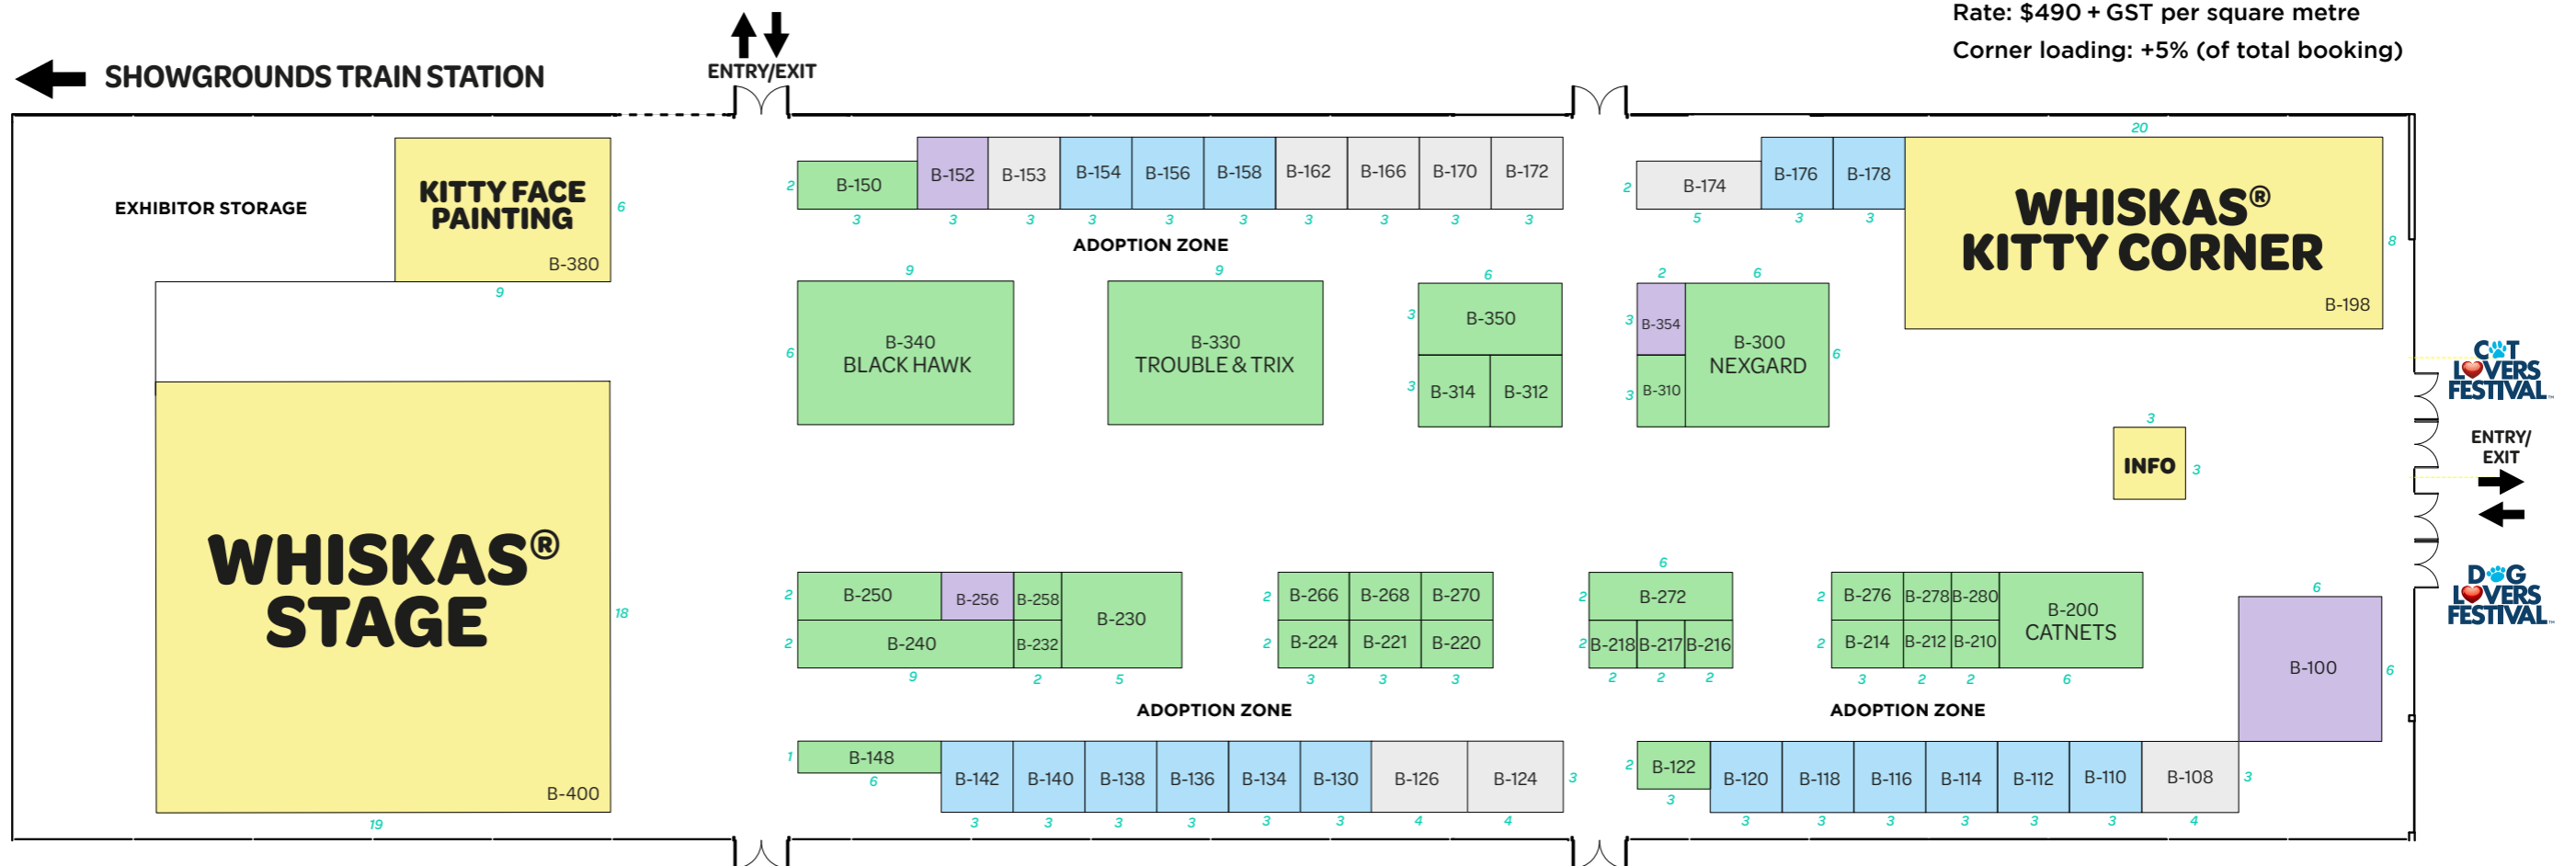

ENTRY/EXIT

ENTRY/EXIT

ENTRY/EXIT

CAT LOVERS FESTIVAL™

2024 Melbourne Floor Plan

KEY:

- EXPO STAND (AVAILABLE)
- EXPO STAND (BOOKED)
- EXPO STAND (ON HOLD)
- BREEDER
- VISITOR ATTRACTION
- FOOD & BEVERAGE

Victoria Pavilion

Floor Plan date: 12 September 2024

2024 SPONSORS & PARTNERS

Festival organised by:
Pet Projects International

Sat 26 & Sun 27 October 2024
 Melbourne Showgrounds

CAT LOVERS FESTIVAL™

2024 Melbourne Floor Plan

KEY:

- EXPO STAND (AVAILABLE)
- EXPO STAND (BOOKED)
- EXPO STAND (ON HOLD)
- ADOPTION GROUP
- VISITOR ATTRACTION
- FOOD & BEVERAGE

Boulevard Pavilion

2024 STAND PRICES

Rate: \$490 + GST per square metre
 Corner loading: +5% (of total booking)

2024 STAND PRICES

Rate: \$490 + GST per square metre

Corner loading: +5% (of total booking)

Please note: Floor Plan and stands subject to change in the best interests of the Festival at the Organisers discretion. Floor plan date: 11 Sep 2024