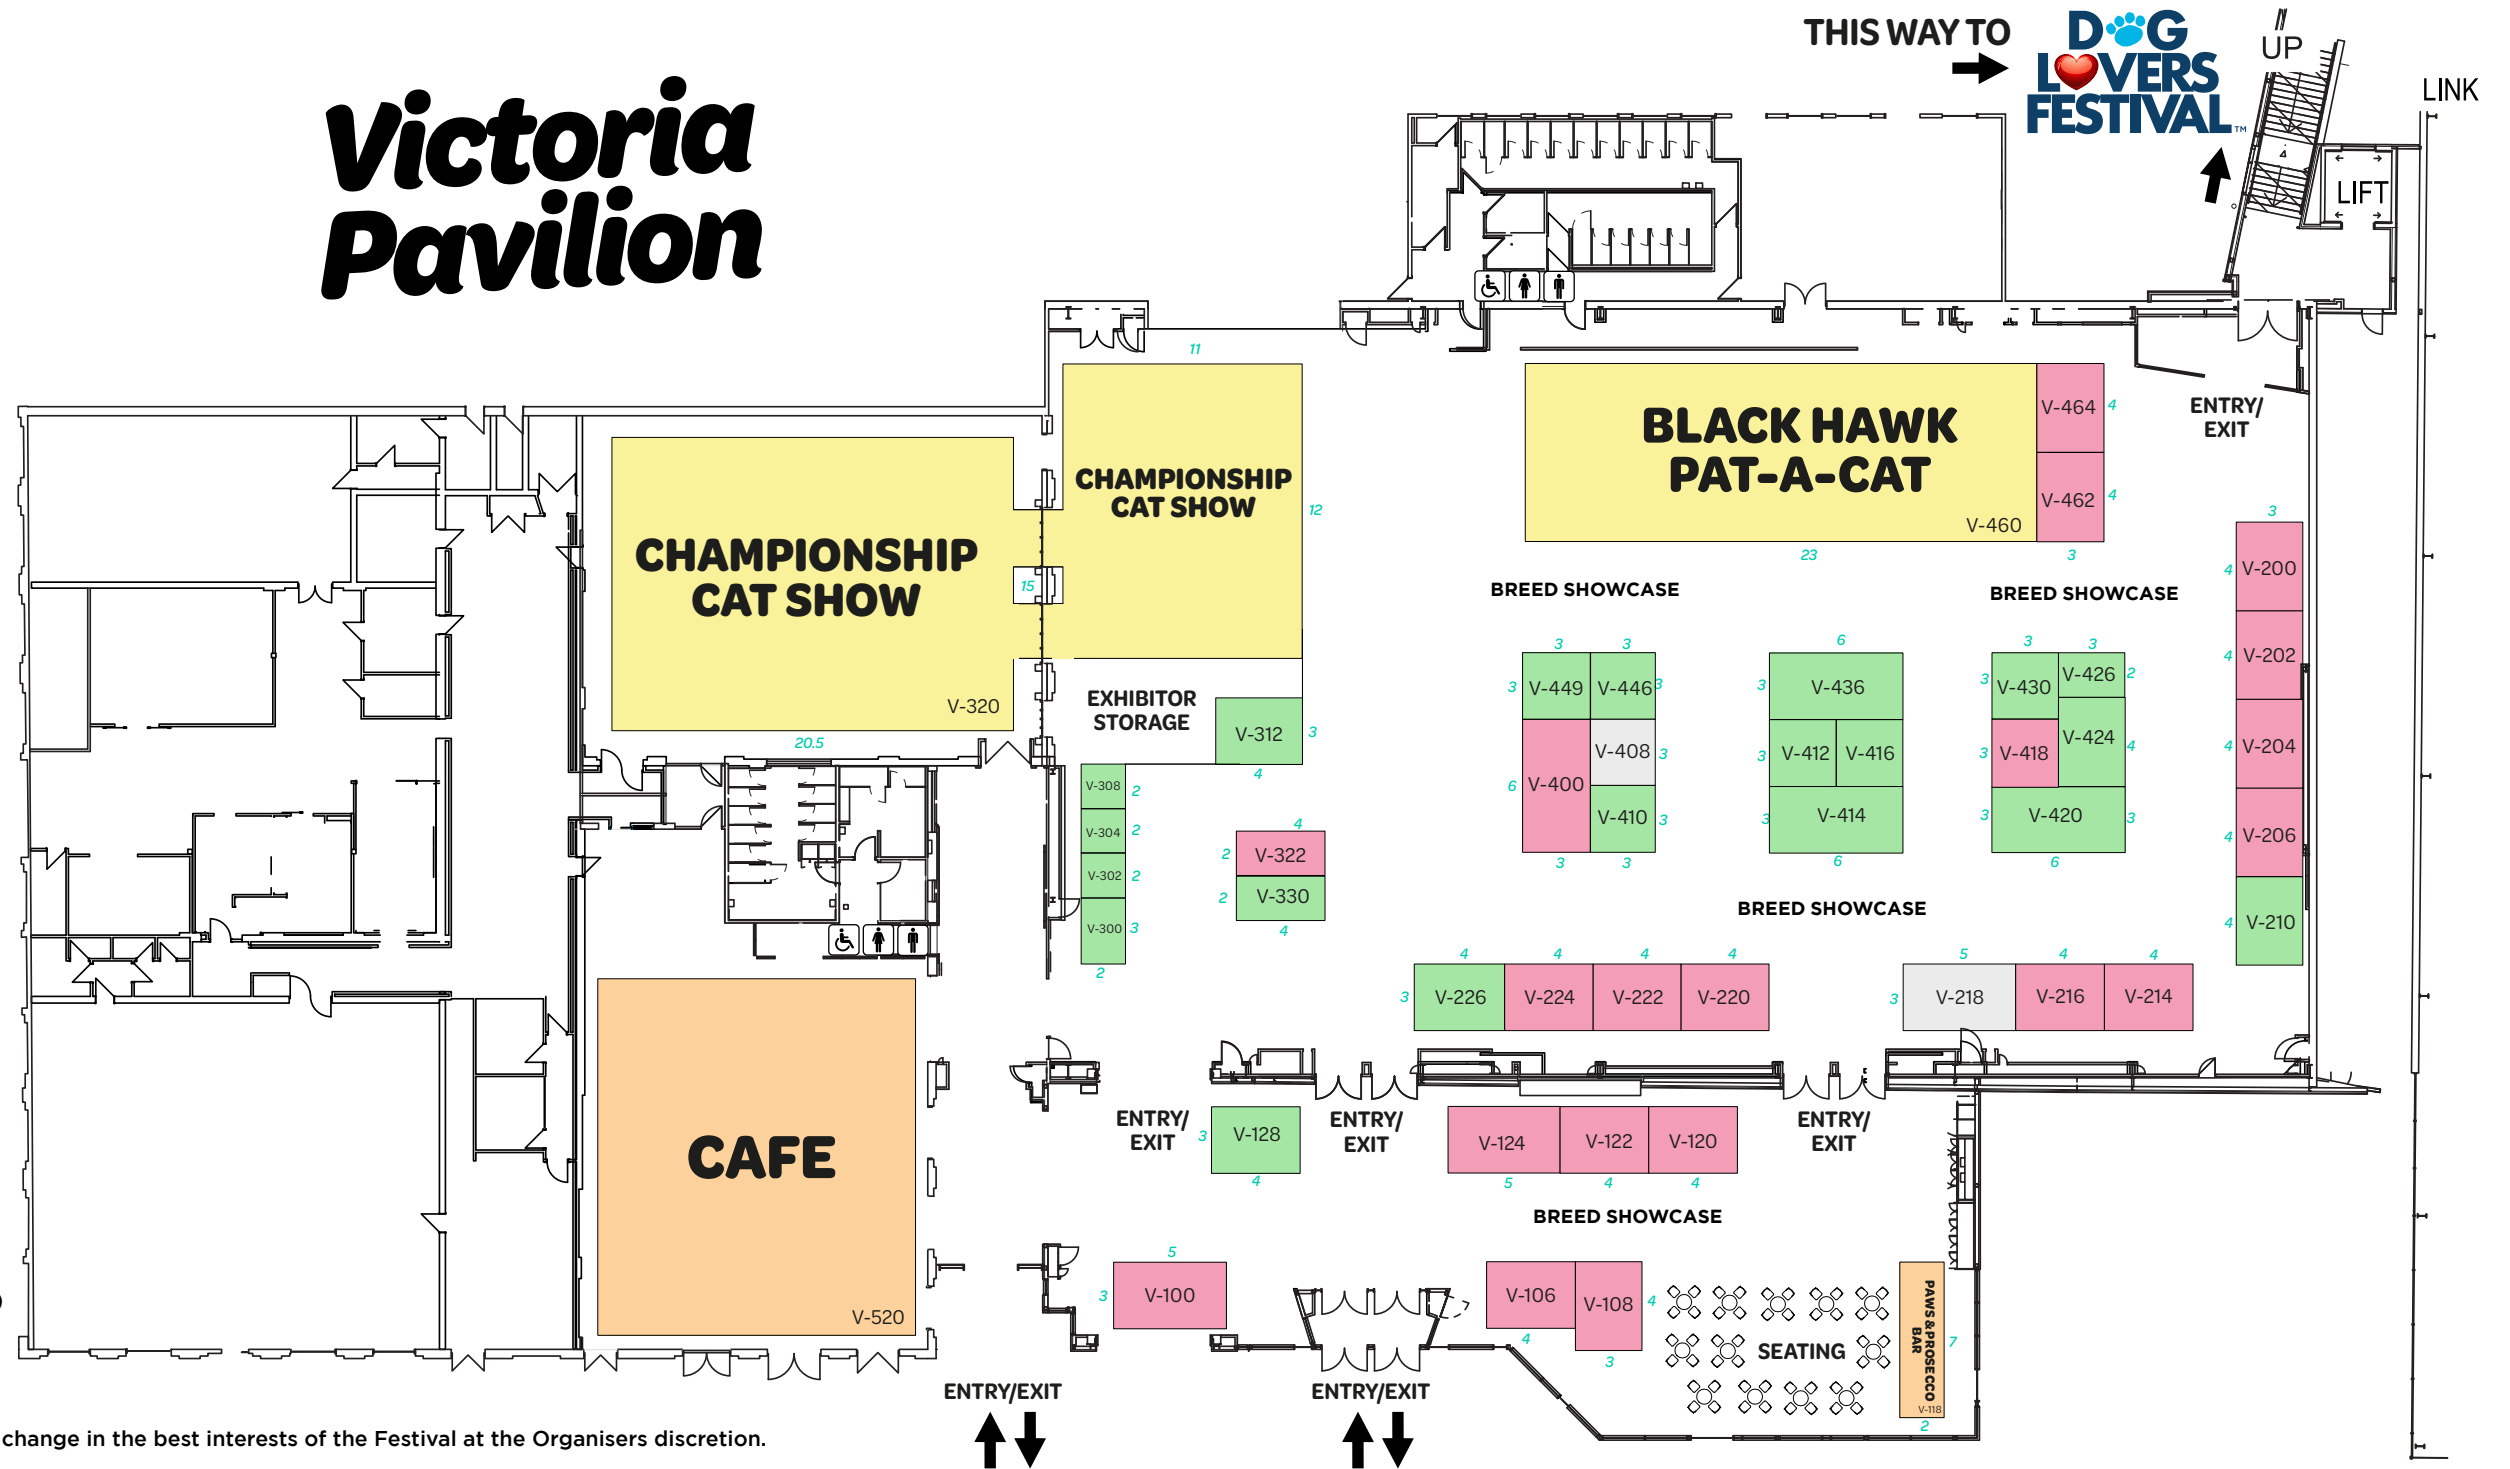

### KEY

-  BOX OFFICE
-  FOOD & DRINKS
-  DOG-FRIENDLY TRAVEL HUB
-  CAR PARKING
-  SHOWGROUNDS TRAIN STATION
-  FIRST AID

- > EXPO STANDS
- > WHISKAS® STAGE
- > WHISKAS® KITTY CORNER
- > INFO BOOTH
- > ADOPTION ZONE

Floor Plan date: 15 October 2024

2024  
SPONSORS &  
PARTNERS

Festival organised by:  
**Pet Projects International**

**Sat 26 & Sun 27  
October 2024**  
Melbourne Showgrounds

**KEY:**

- EXPO STAND (AVAILABLE)
- EXPO STAND (BOOKED)
- EXPO STAND (ON HOLD)
- BREEDER
- VISITOR ATTRACTION
- FOOD & BEVERAGE

# Victoria Pavilion

**2024 STAND PRICES**

Rate: \$490 + GST per square metre  
 Corner loading: +5% (of total booking)

Please note: Floor Plan and stands subject to change in the best interests of the Festival at the Organisers discretion.  
 Floor Plan date: 15 October 2024

## 2024 Melbourne Floor Plan

Please note: Floor Plan and stands subject to change in the best interests of the Festival at the Organisers discretion. Floor plan date: 10 Oct 2024

2024 SPONSORS & PARTNERS