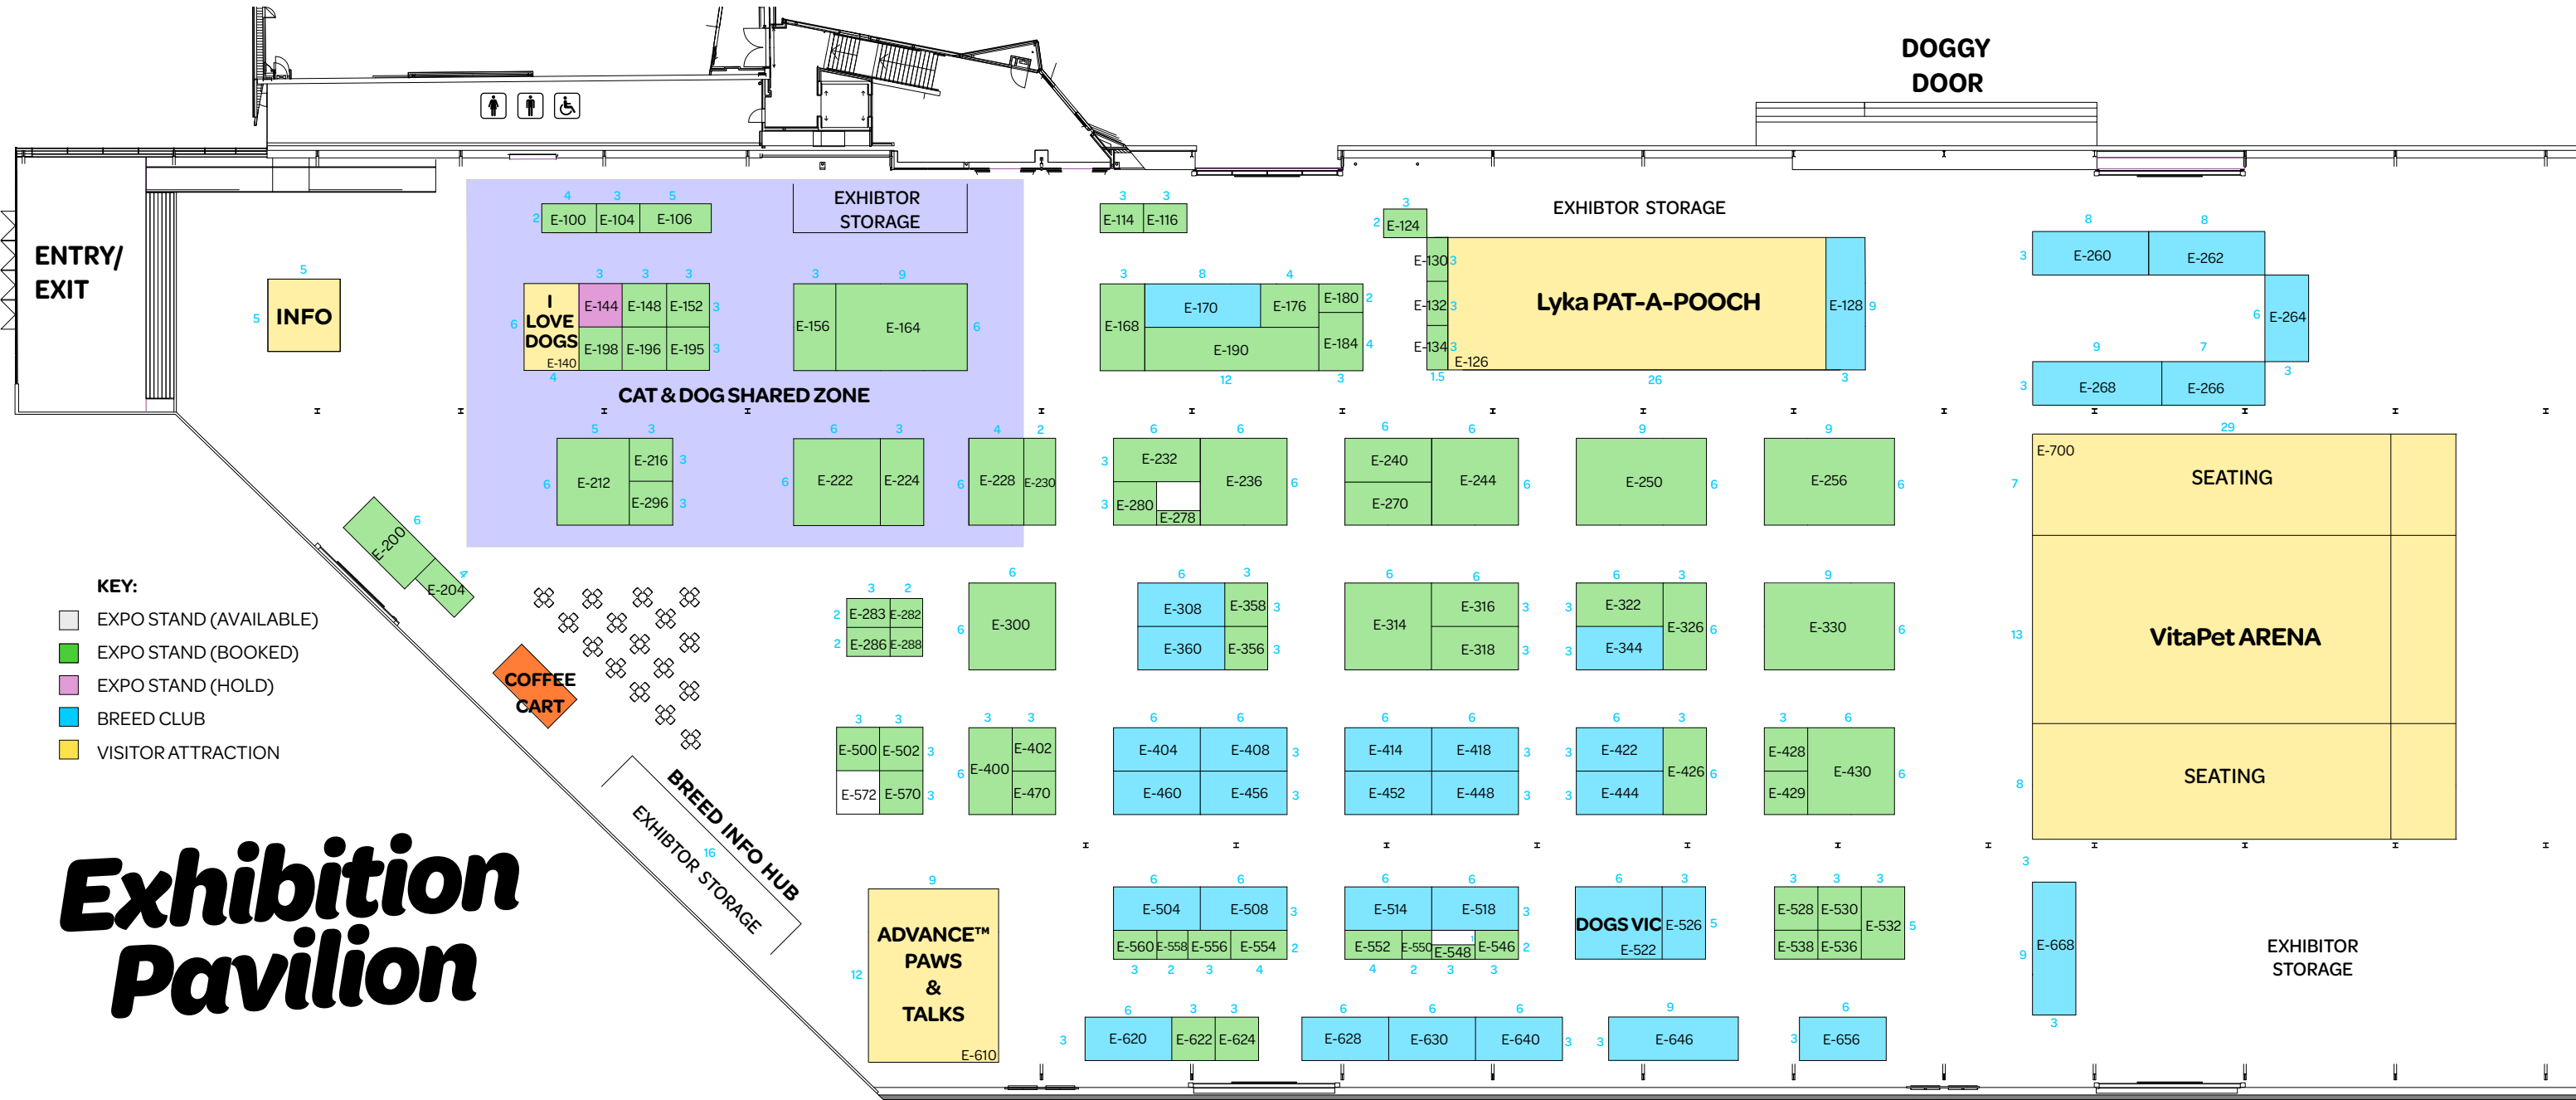

## 2024 Melbourne Floor Plan

**KEY:**

- EXPO STAND (AVAILABLE)
- EXPO STAND (BOOKED)
- EXPO STAND (ON HOLD)
- ADOPTION GROUP
- VISITOR ATTRACTION
- FOOD & BEVERAGE

Floor Plan date: 15 October 2024

2024  
SPONSORS &  
PARTNERS

Festival organised by:  
**Pet Projects International**

**Sat 26 & Sun 27  
October 2024**  
Melbourne Showgrounds

**KEY:**

- EXPO STAND (AVAILABLE)
- EXPO STAND (BOOKED)
- EXPO STAND (ON HOLD)
- BREEDER
- VISITOR ATTRACTION
- FOOD & BEVERAGE

# Victoria Pavilion

**2024 STAND PRICES**

Rate: \$490 + GST per square metre  
 Corner loading: +5% (of total booking)

Please note: Floor Plan and stands subject to change in the best interests of the Festival at the Organisers discretion.  
 Floor Plan date: 15 October 2024

## 2024 Melbourne Floor Plan

Please note: Floor Plan and stands subject to change in the best interests of the Festival at the Organisers discretion. Floor plan date: 10 Oct 2024

2024 SPONSORS & PARTNERS