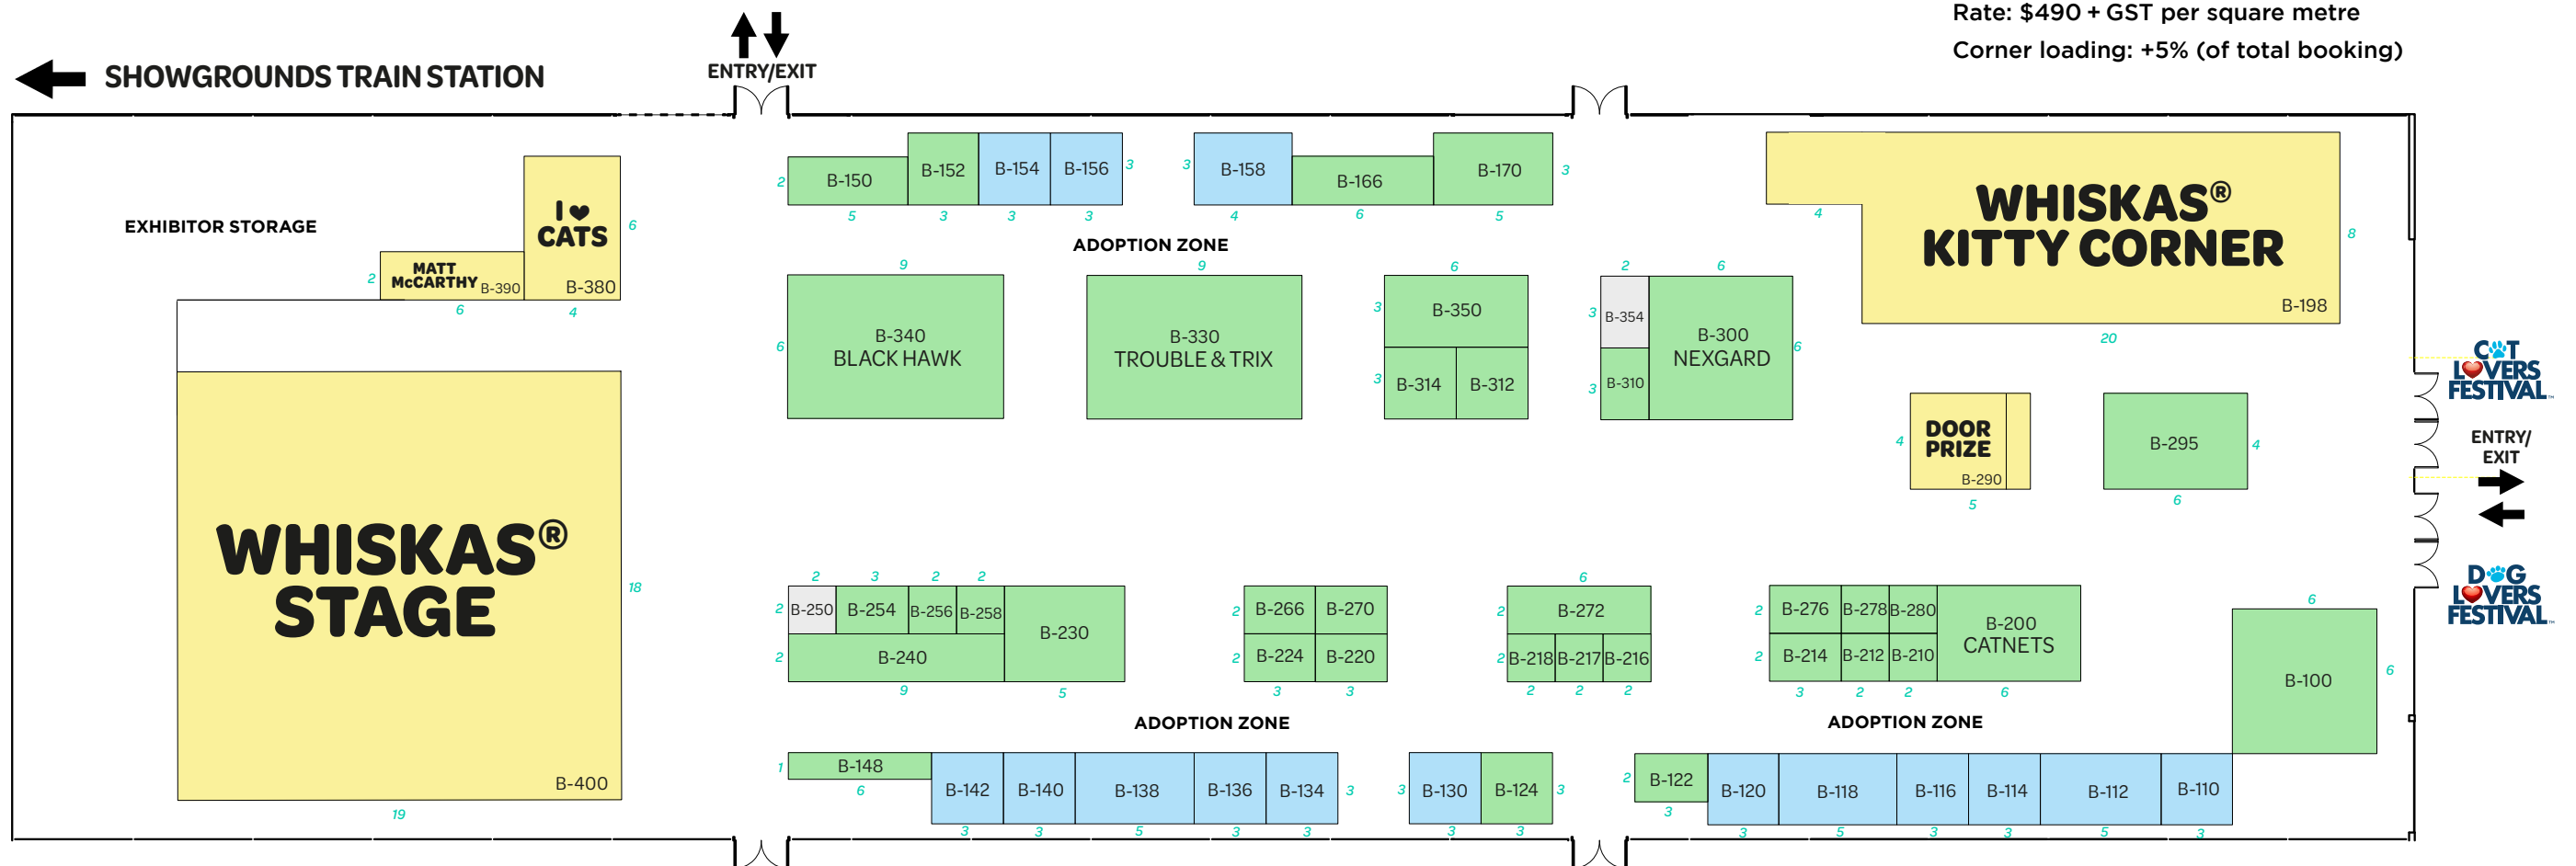

### KEY

-  BOX OFFICE
-  FOOD & DRINKS
-  DOG-FRIENDLY TRAVEL HUB
-  CAR PARKING
-  SHOWGROUNDS TRAIN STATION
-  FIRST AID

- > EXPO STANDS
- > WHISKAS® STAGE
- > WHISKAS® KITTY CORNER
- > INFO BOOTH
- > ADOPTION ZONE

## 2024 Melbourne Floor Plan

**KEY:**

- EXPO STAND (AVAILABLE)
- EXPO STAND (BOOKED)
- EXPO STAND (ON HOLD)
- ADOPTION GROUP
- VISITOR ATTRACTION
- FOOD & BEVERAGE

# Boulevard Pavilion

**2024 STAND PRICES**

Rate: \$490 + GST per square metre  
 Corner loading: +5% (of total booking)

Please note: Floor Plan and stands subject to change in the best interests of the Festival at the Organisers discretion.

# Victoria Pavilion

**2024 STAND PRICES**

Rate: \$490 + GST per square metre  
 Corner loading: +5% (of total booking)

Please note: Floor Plan and stands subject to change in the best interests of the Festival at the Organisers discretion.  
 Floor Plan date: 15 October 2024