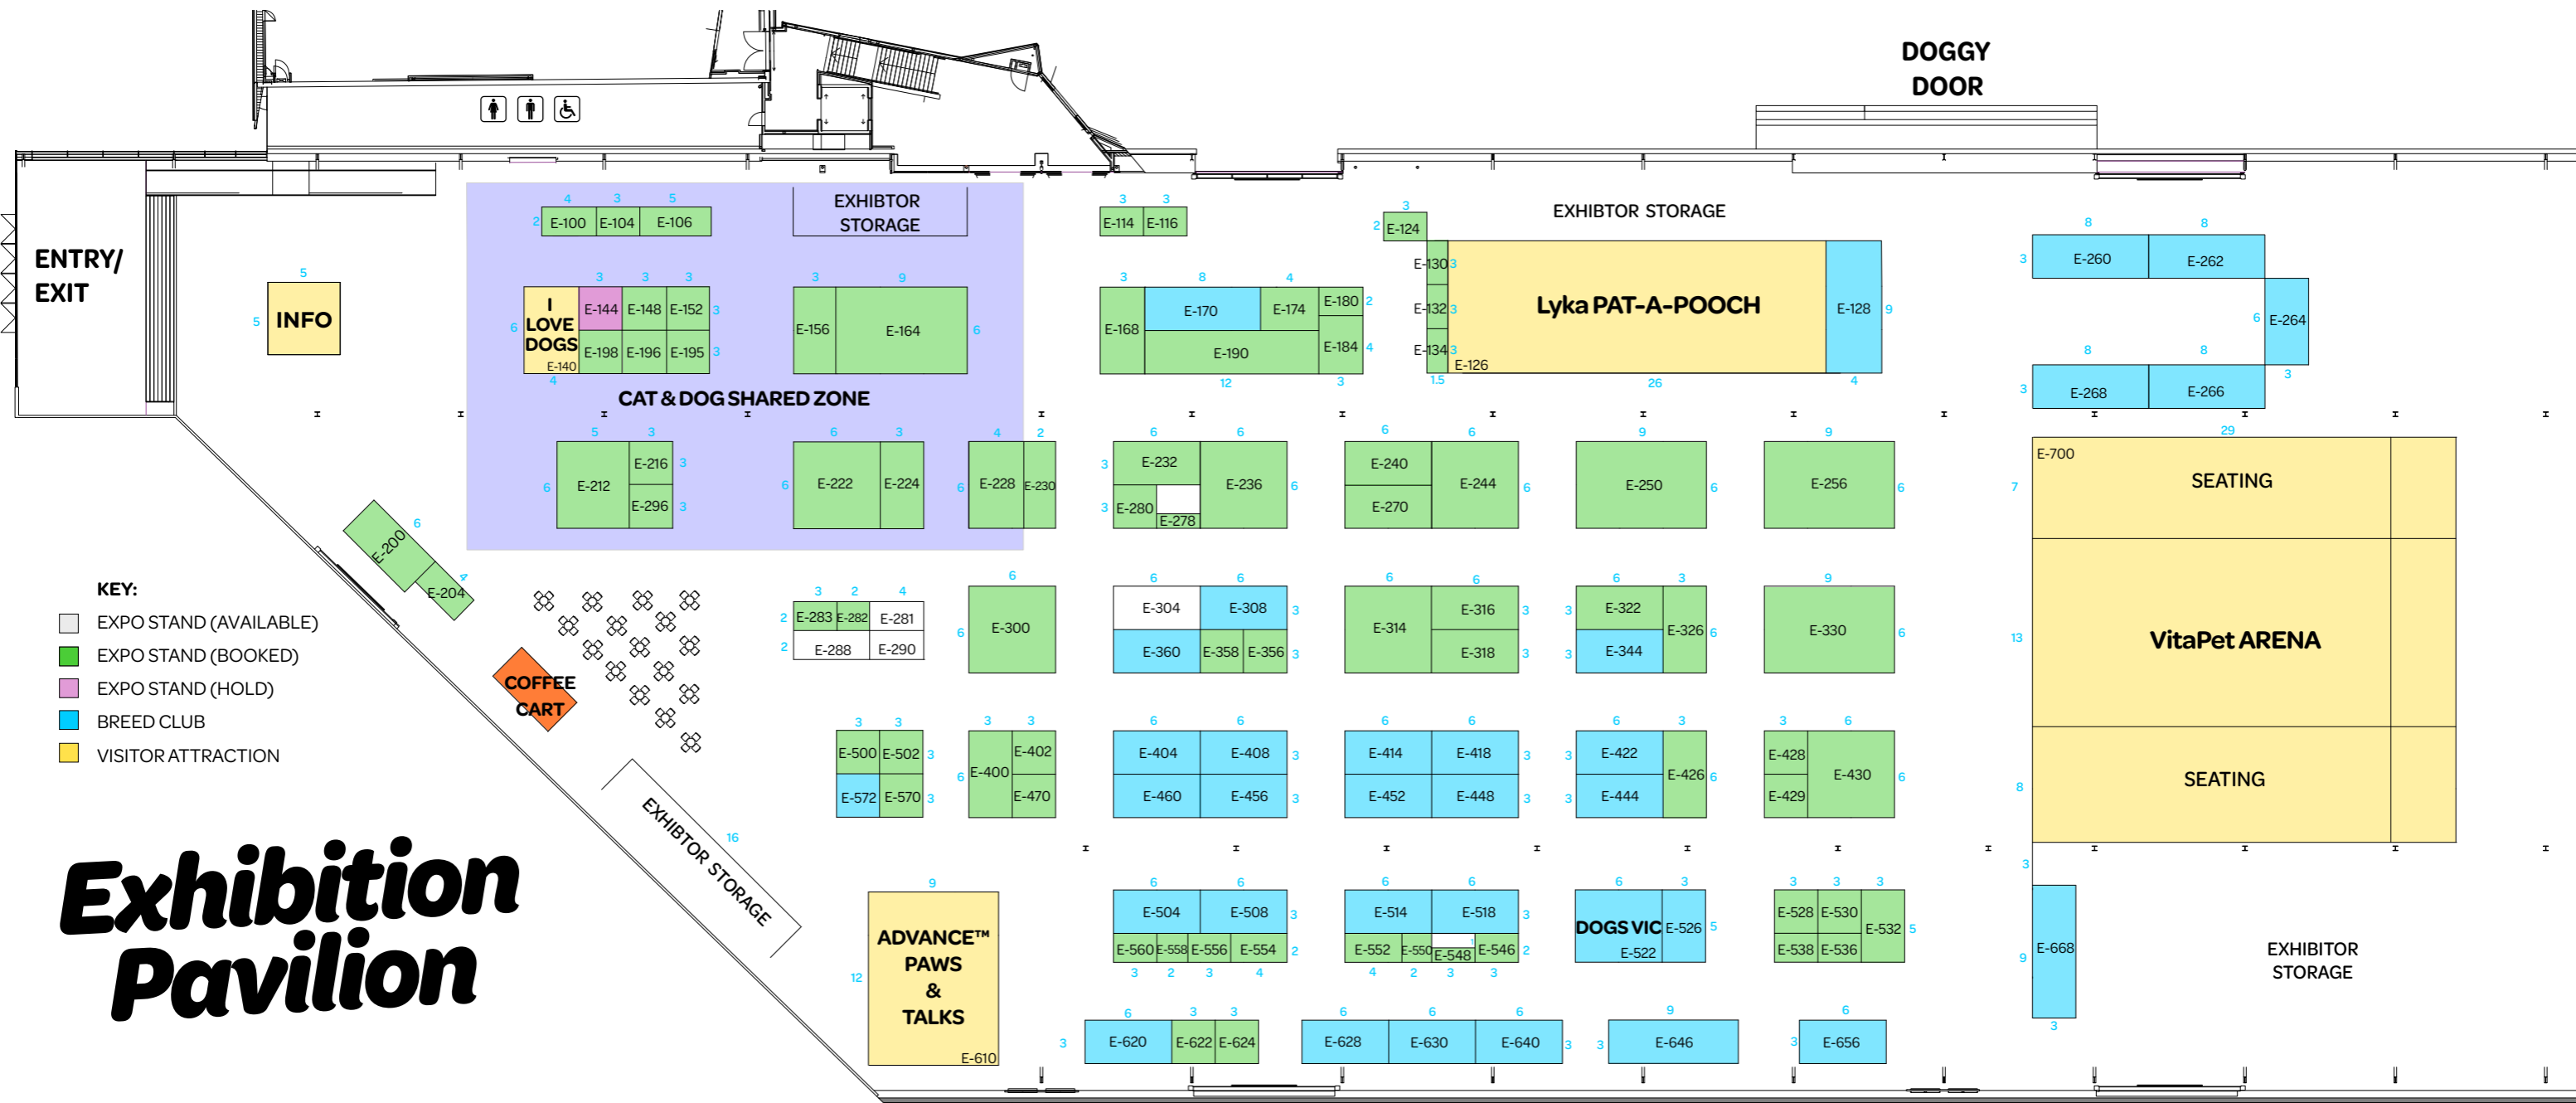

ENTRY/EXIT

SHOWGROUNDS TRAIN STATION

CAT LOVERS FESTIVAL™

2024 Melbourne Floor Plan

KEY:

- EXPO STAND (AVAILABLE)
- EXPO STAND (BOOKED)
- EXPO STAND (ON HOLD)
- ADOPTION GROUP
- VISITOR ATTRACTION
- FOOD & BEVERAGE

Floor Plan date: 8 October 2024

2024
SPONSORS &
PARTNERS

Festival organised by:
Pet Projects International

**Sat 26 & Sun 27
October 2024**
Melbourne Showgrounds

KEY:

- EXPO STAND (AVAILABLE)
- EXPO STAND (BOOKED)
- EXPO STAND (ON HOLD)
- BREEDER
- VISITOR ATTRACTION
- FOOD & BEVERAGE

Floor Plan date: 8 October 2024

2024 SPONSORS & PARTNERS

Festival organised by:
Pet Projects International

Sat 26 & Sun 27 October 2024
 Melbourne Showgrounds

DOG LOVERS FESTIVAL[®]

2024 Melbourne Floor Plan

2024 STAND PRICES

Rate: \$490 + GST per square metre

Corner loading: +5% (of total booking)

Please note: Floor Plan and stands subject to change in the best interests of the Festival at the Organisers discretion. Floor plan date: 7 Oct 2024