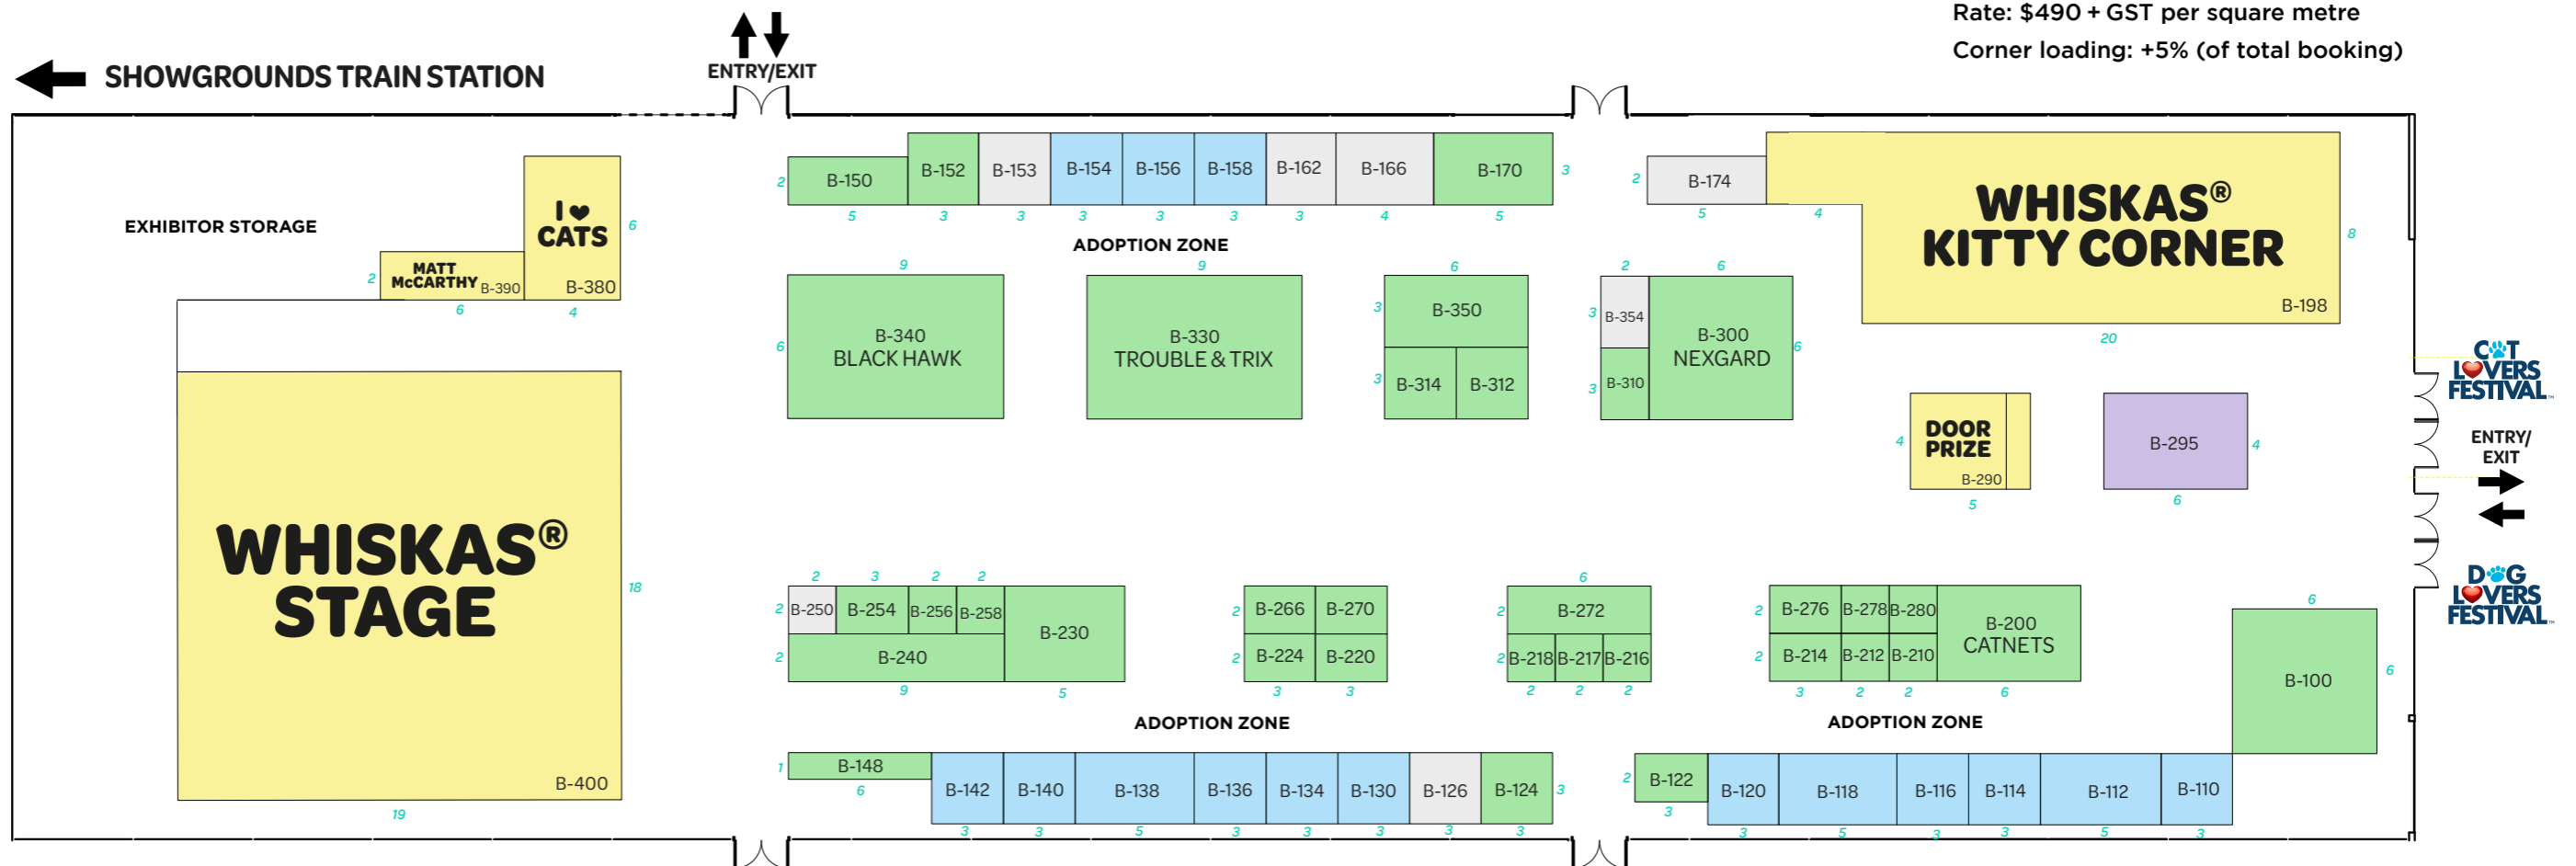

ENTRY/EXIT

SHOWGROUNDS TRAIN STATION

CAT LOVERS FESTIVAL™

2024 Melbourne Floor Plan

KEY:

- EXPO STAND (AVAILABLE)
- EXPO STAND (BOOKED)
- EXPO STAND (ON HOLD)
- ADOPTION GROUP
- VISITOR ATTRACTION
- FOOD & BEVERAGE

Boulevard Pavilion

2024 STAND PRICES

Rate: \$490 + GST per square metre
 Corner loading: +5% (of total booking)

Please note: Floor Plan and stands subject to change in the best interests of the Festival at the Organisers discretion.

Floor Plan date: 8 October 2024

2024
SPONSORS &
PARTNERS

Festival organised by:
Pet Projects International

**Sat 26 & Sun 27
October 2024**
Melbourne Showgrounds

KEY:

- EXPO STAND (AVAILABLE)
- EXPO STAND (BOOKED)
- EXPO STAND (ON HOLD)
- BREEDER
- VISITOR ATTRACTION
- FOOD & BEVERAGE

Victoria Pavilion

2024 STAND PRICES

Rate: \$490 + GST per square metre
 Corner loading: +5% (of total booking)

Please note: Floor Plan and stands subject to change in the best interests of the Festival at the Organisers discretion.