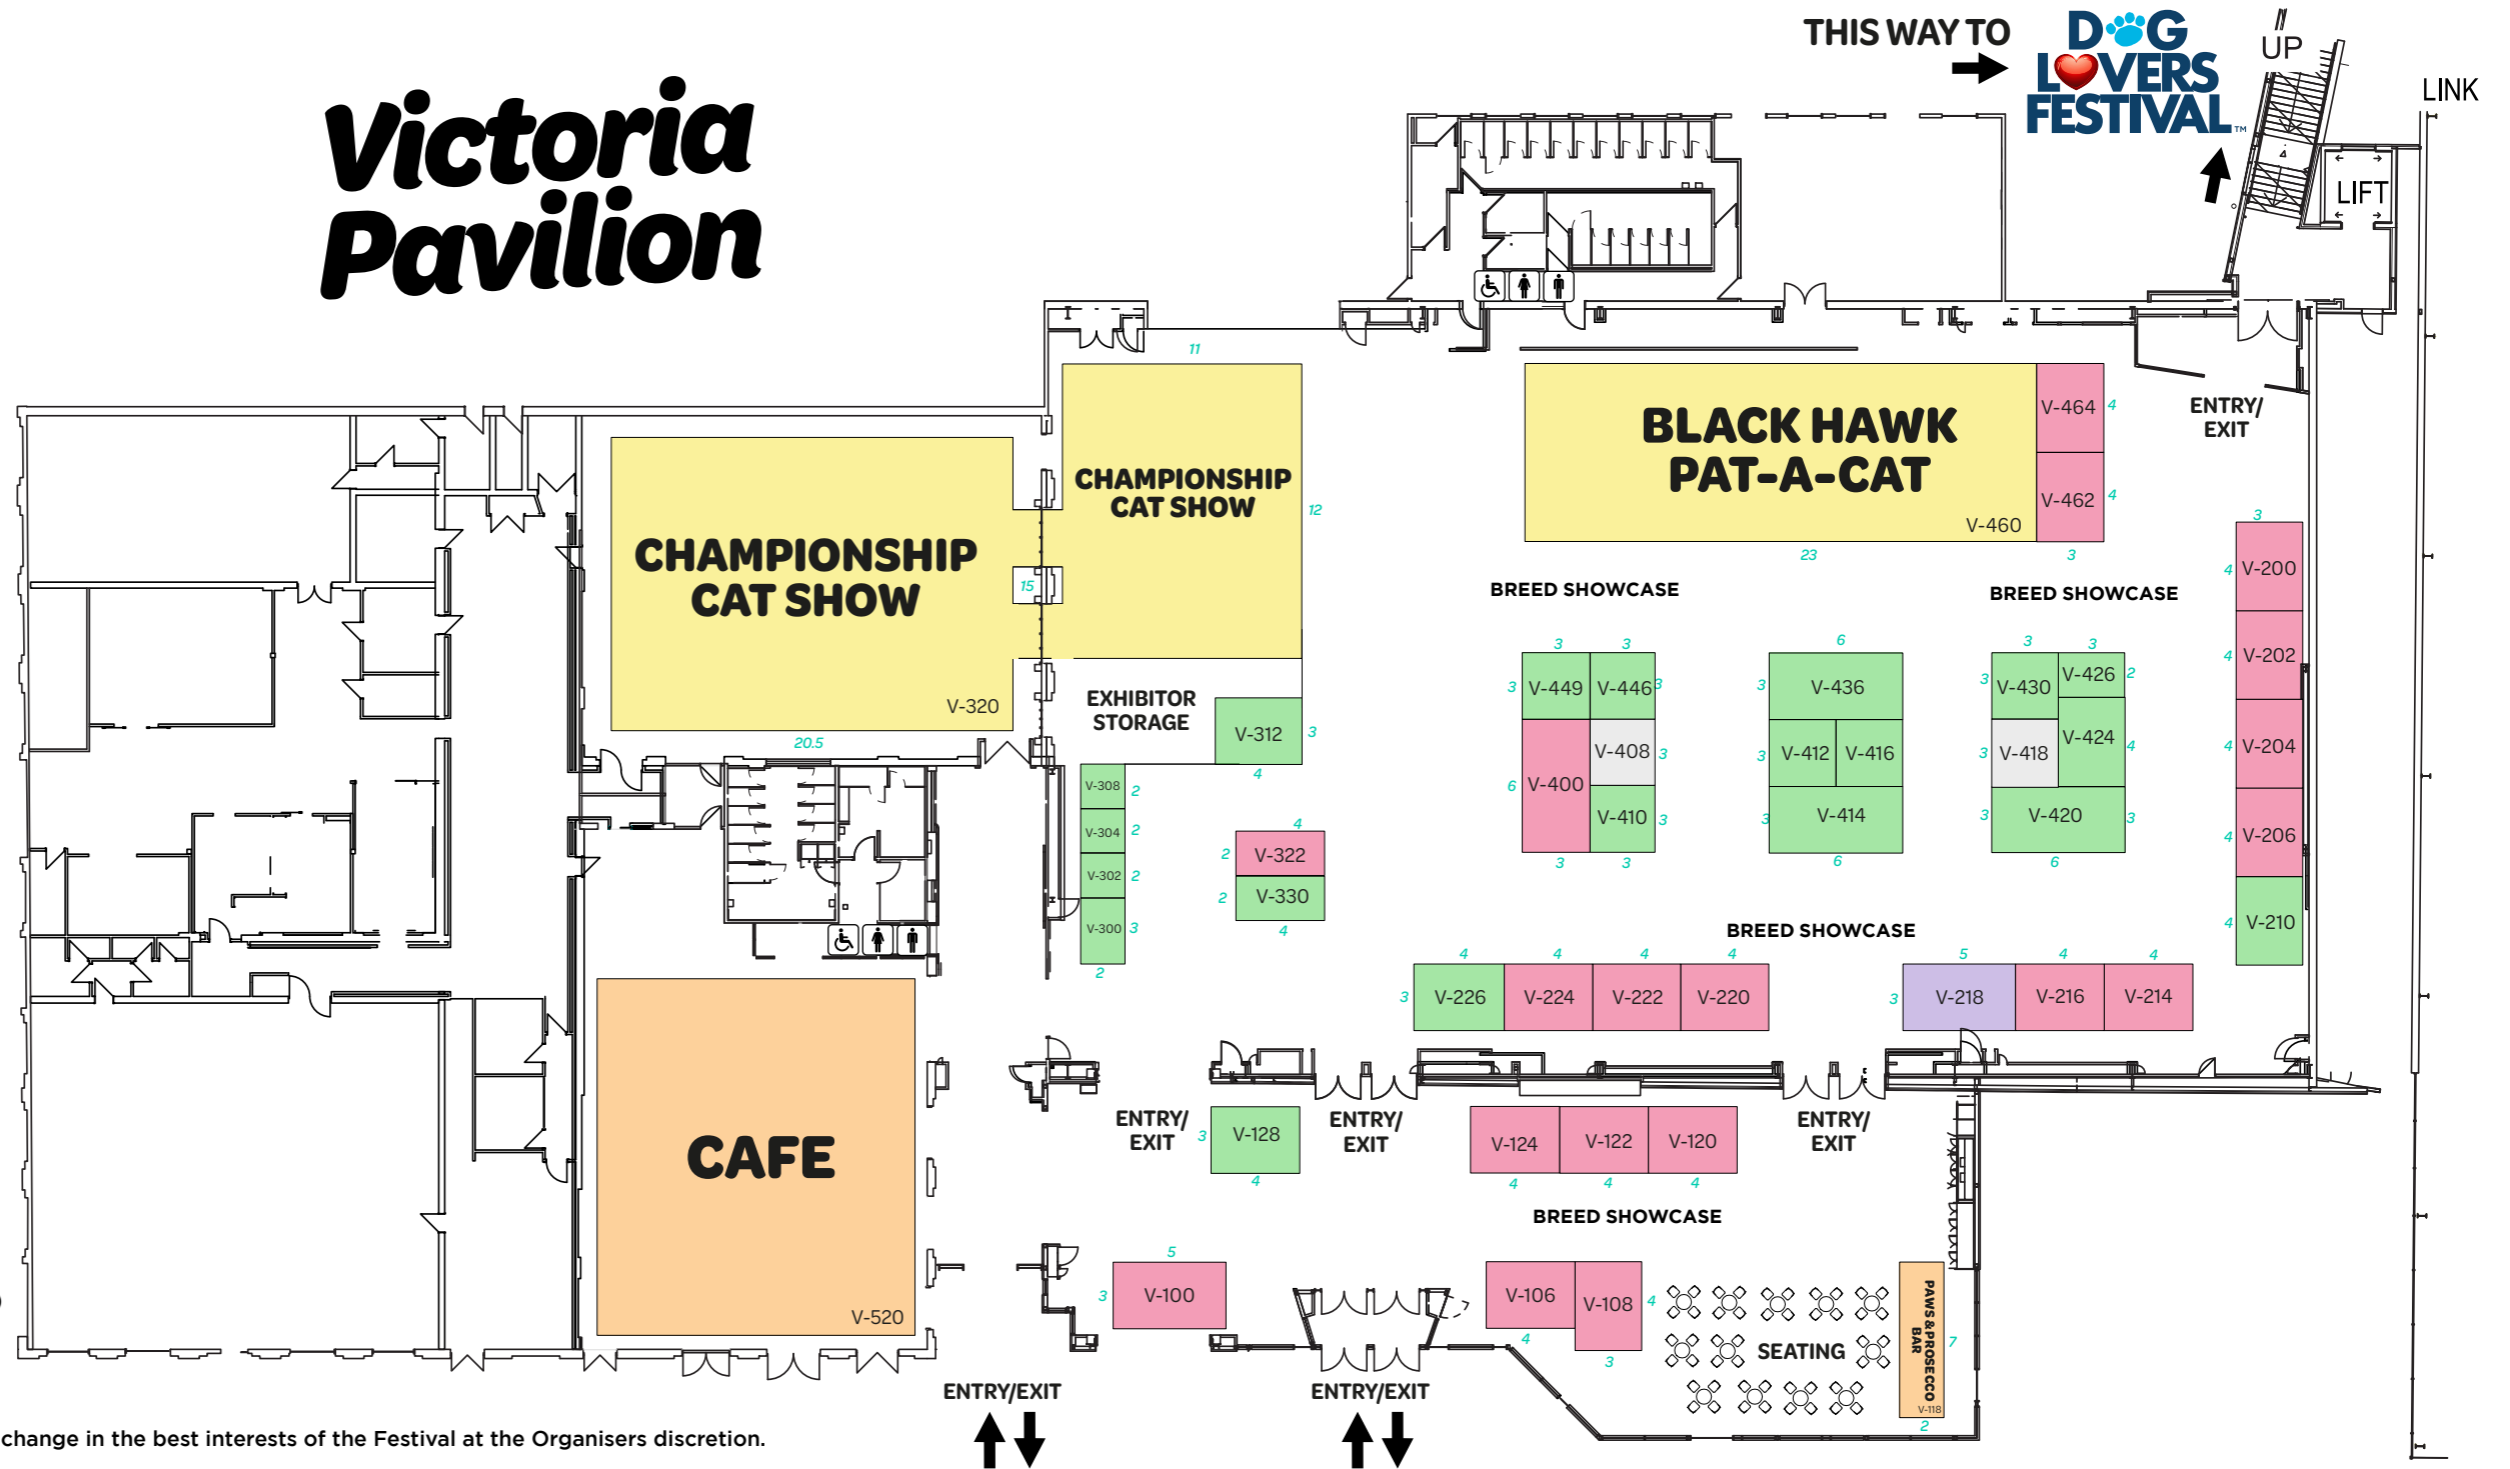

Victoria Pavilion

2024 STAND PRICES

Rate: $490 + GST per square metre
Corner loading: +5% (of total booking)

Please note: Floor Plan and stands subject to change in the best interests of the Festival at the Organisers discretion.

Floor Plan date: 8 October 2024

2024 SPONSORS & PARTNERS

Festival organised by:
Pet Projects International

Sat 26 & Sun 27 October 2024
Melbourne Showgrounds