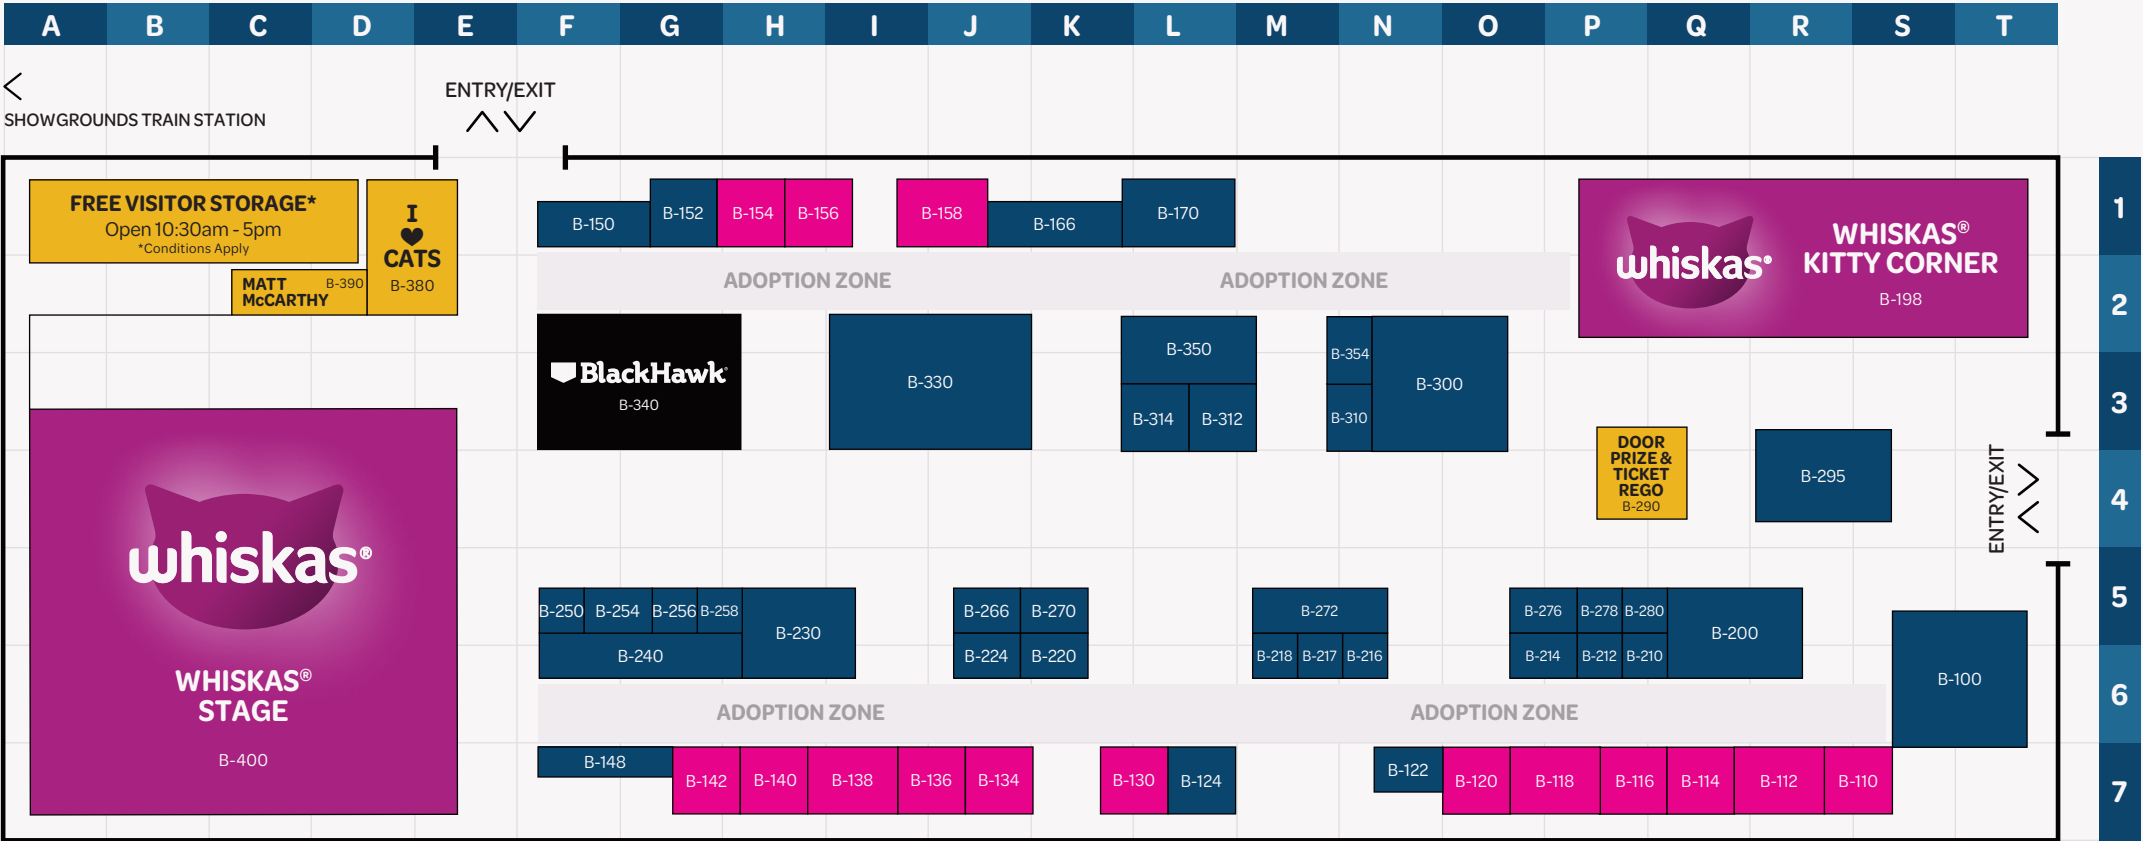

Site Map

KEY

-  FOOD AND BEVERAGES
-  FIRST AID
-  PARKING
-  BOX OFFICE
-  SHOWGROUNDS TRAIN STATION

Quick Guide

GRAND PAVILION (DLF)
OPTIMUM™ DOGWALK
KURGO® DOCKDOGS
DOG FRIENDLY TRAVEL HUB
DOG ADOPTION ZONE
VITAPET DOOR PRIZE

VICTORIA PAVILION (CLF)
BLACK HAWK PAT-A-CAT
BREED SHOWCASE
CHAMPIONSHIP CAT SHOW
PAWS & PROSECCO BAR
CAFE

EXHIBITION PAVILION (CLF/DLF)
VITAPET ARENA
ADVANCE™ BREED SHOWCASE
ADVANCE™ PAWS & TALKS
LYKA PAT-A-POOCH
INFO BOOTH

BOULEVARD PAVILION (CLF)
WHISKAS® STAGE
WHISKAS® KITTY CORNER
CAT ADOPTION ZONE
CAT DOOR PRIZE
FREE VISITOR STORAGE

Boulevard Pavilion

KEY ■ EXHIBITOR ■ ADOPTION STANDS

Exhibition Pavilion

KEY

- EXHIBITOR
- BREED STANDS
- FOOD & BEVERAGES
- INFO DESK
- TOILETS

Grand Pavilion

KEY

- EXHIBITOR
- ADOPTION STANDS
- FOOD & BEVERAGES

Victoria Pavilion