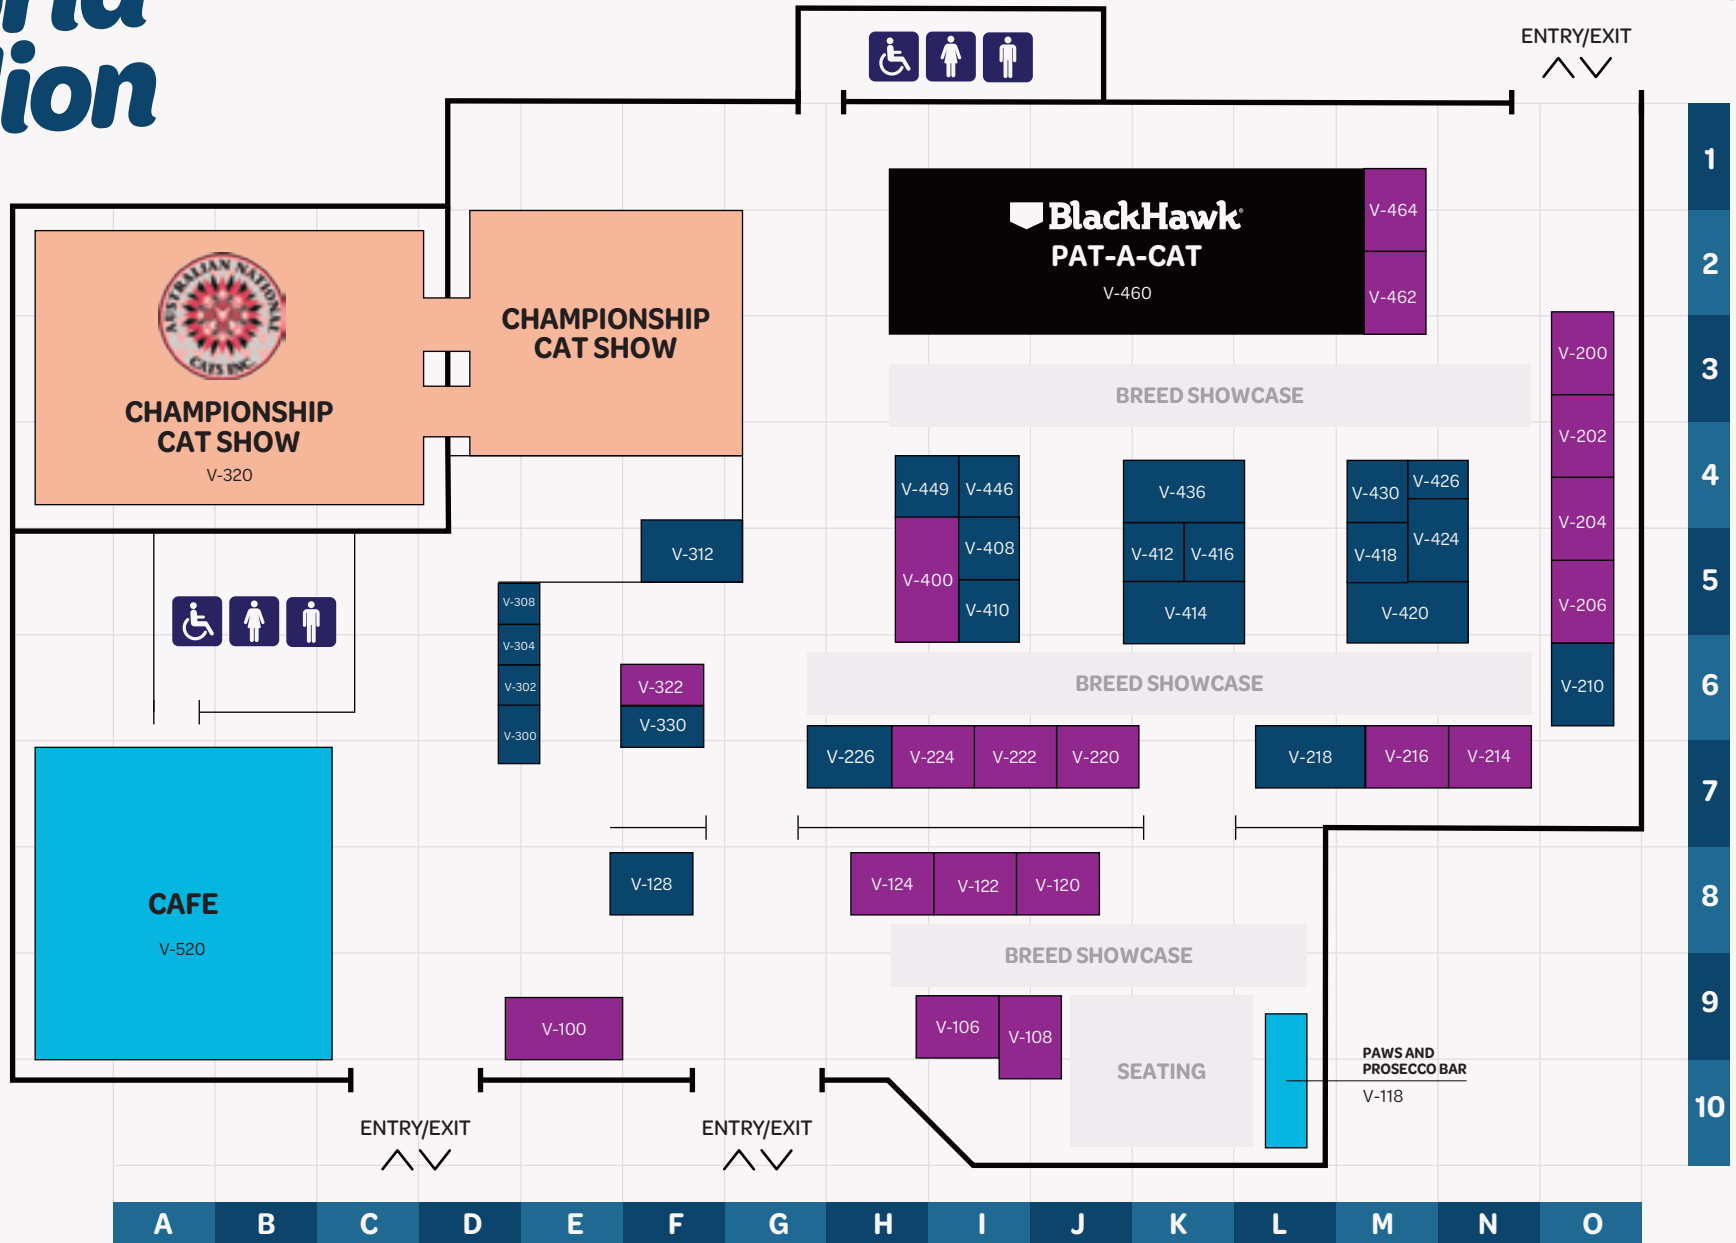

Cat Competition: 10am – 4pm daily

Melbourne’s home of show-stopping events.

Whatever event you have in mind, make it memorable at Victoria Pavilion. Scan the QR code to explore more or visit victoriapavilion.com.au

Victoria Pavilion
Melbourne Showgrounds

Victoria Pavilion

EXHIBITOR LIST

EXHIBITOR NAME	STAND	MAP	EXHIBITOR NAME	STAND	MAP
BOULEVARD PAVILION			VICTORIA PAVILION		
Aussie Cat Lady	B-314	L3	77Paws	V-424	N5
Bell & Bone	B-270	K5	Backyard Catio Builder	V-312	F5
BlackHawk	B-340	G3	Cat Evolution Litter-Robots	V-300	E7
Cat Cottage Creations	B-266	J5	Cat Factory Au	V-416	K5
Cat Harness Australia	B-214	O6	CAT FOREST	V-412	K5
Catnets	B-200	Q5	Cattie Pattie	V-426	N4
Catworks Cat Enclosures & Supplies	B-100	T6	Dr Bec	V-302	E6
Danta Petz	B-150	F1	Eco 247	V-226	H7
Elvedee Design	B-218	M6	FurEver After Pet Memorials	V-410	I5
FIRST PAW ADVENTURES	B-138	I7	FURBULOUS PET	V-128	F8
For George	B-280	P5	National Breast Cancer Foundation	V-330	F6
INABA FOODS	B-350	L2	Paralympics Australia	V-210	O6
Indoor Blooms	B-295	R4	PAWTIE CAT LITTER	V-308	E5
Instinct Pet Photography	B-122	N7	Pet Planet / Freeze Paws	V-430	M4
Furbaby99 Pty Ltd	B-310	N3	PetSafe®	V-449	H4
Magical Cat	B-148	F7	PETSO.com.au	V-436	K4
MELRIDAI x MEWJI	B-216	N6	Petstock	V-414	K5
Meroaw Illustrations	B-278	P5	Sparkle*Liscious	V-446	I4
Michu	B-230	H5	Streamline Publishing	V-304	E6
MIX THE ARTS STUDIO™ / THE ARTICULATED CAT™	B-258	H5	ZIWI Peak®	V-420	M5
NexGard Spectra Spot On for Cats	B-300	O3			
NoelineR Photography	B-254	G5			
PawPuff Cat Litter	B-152	G1			
Peekapaw	B-170	L1			
PETSHY CAT LITTER	B-124	L7			
Pikapet	B-224	J6			
Pryde Pets	B-272	M5			
Safe Cat, Safe Wildlife	B-240	G6			
SMOONYPAWS	B-212	P6			
Teef Club	B-256	G5			
The Cat Park	B-276	O5			
Tofu Cat Litter Australia	B-170	L1			
Trouble & Trix	B-330	J3			
Wei's creations	B-220	K6			
Whimsy Meow Meow	B-217	M6			
Whisker Wonderland	B-210	P6			
Wine Selectors	B-312	L3			